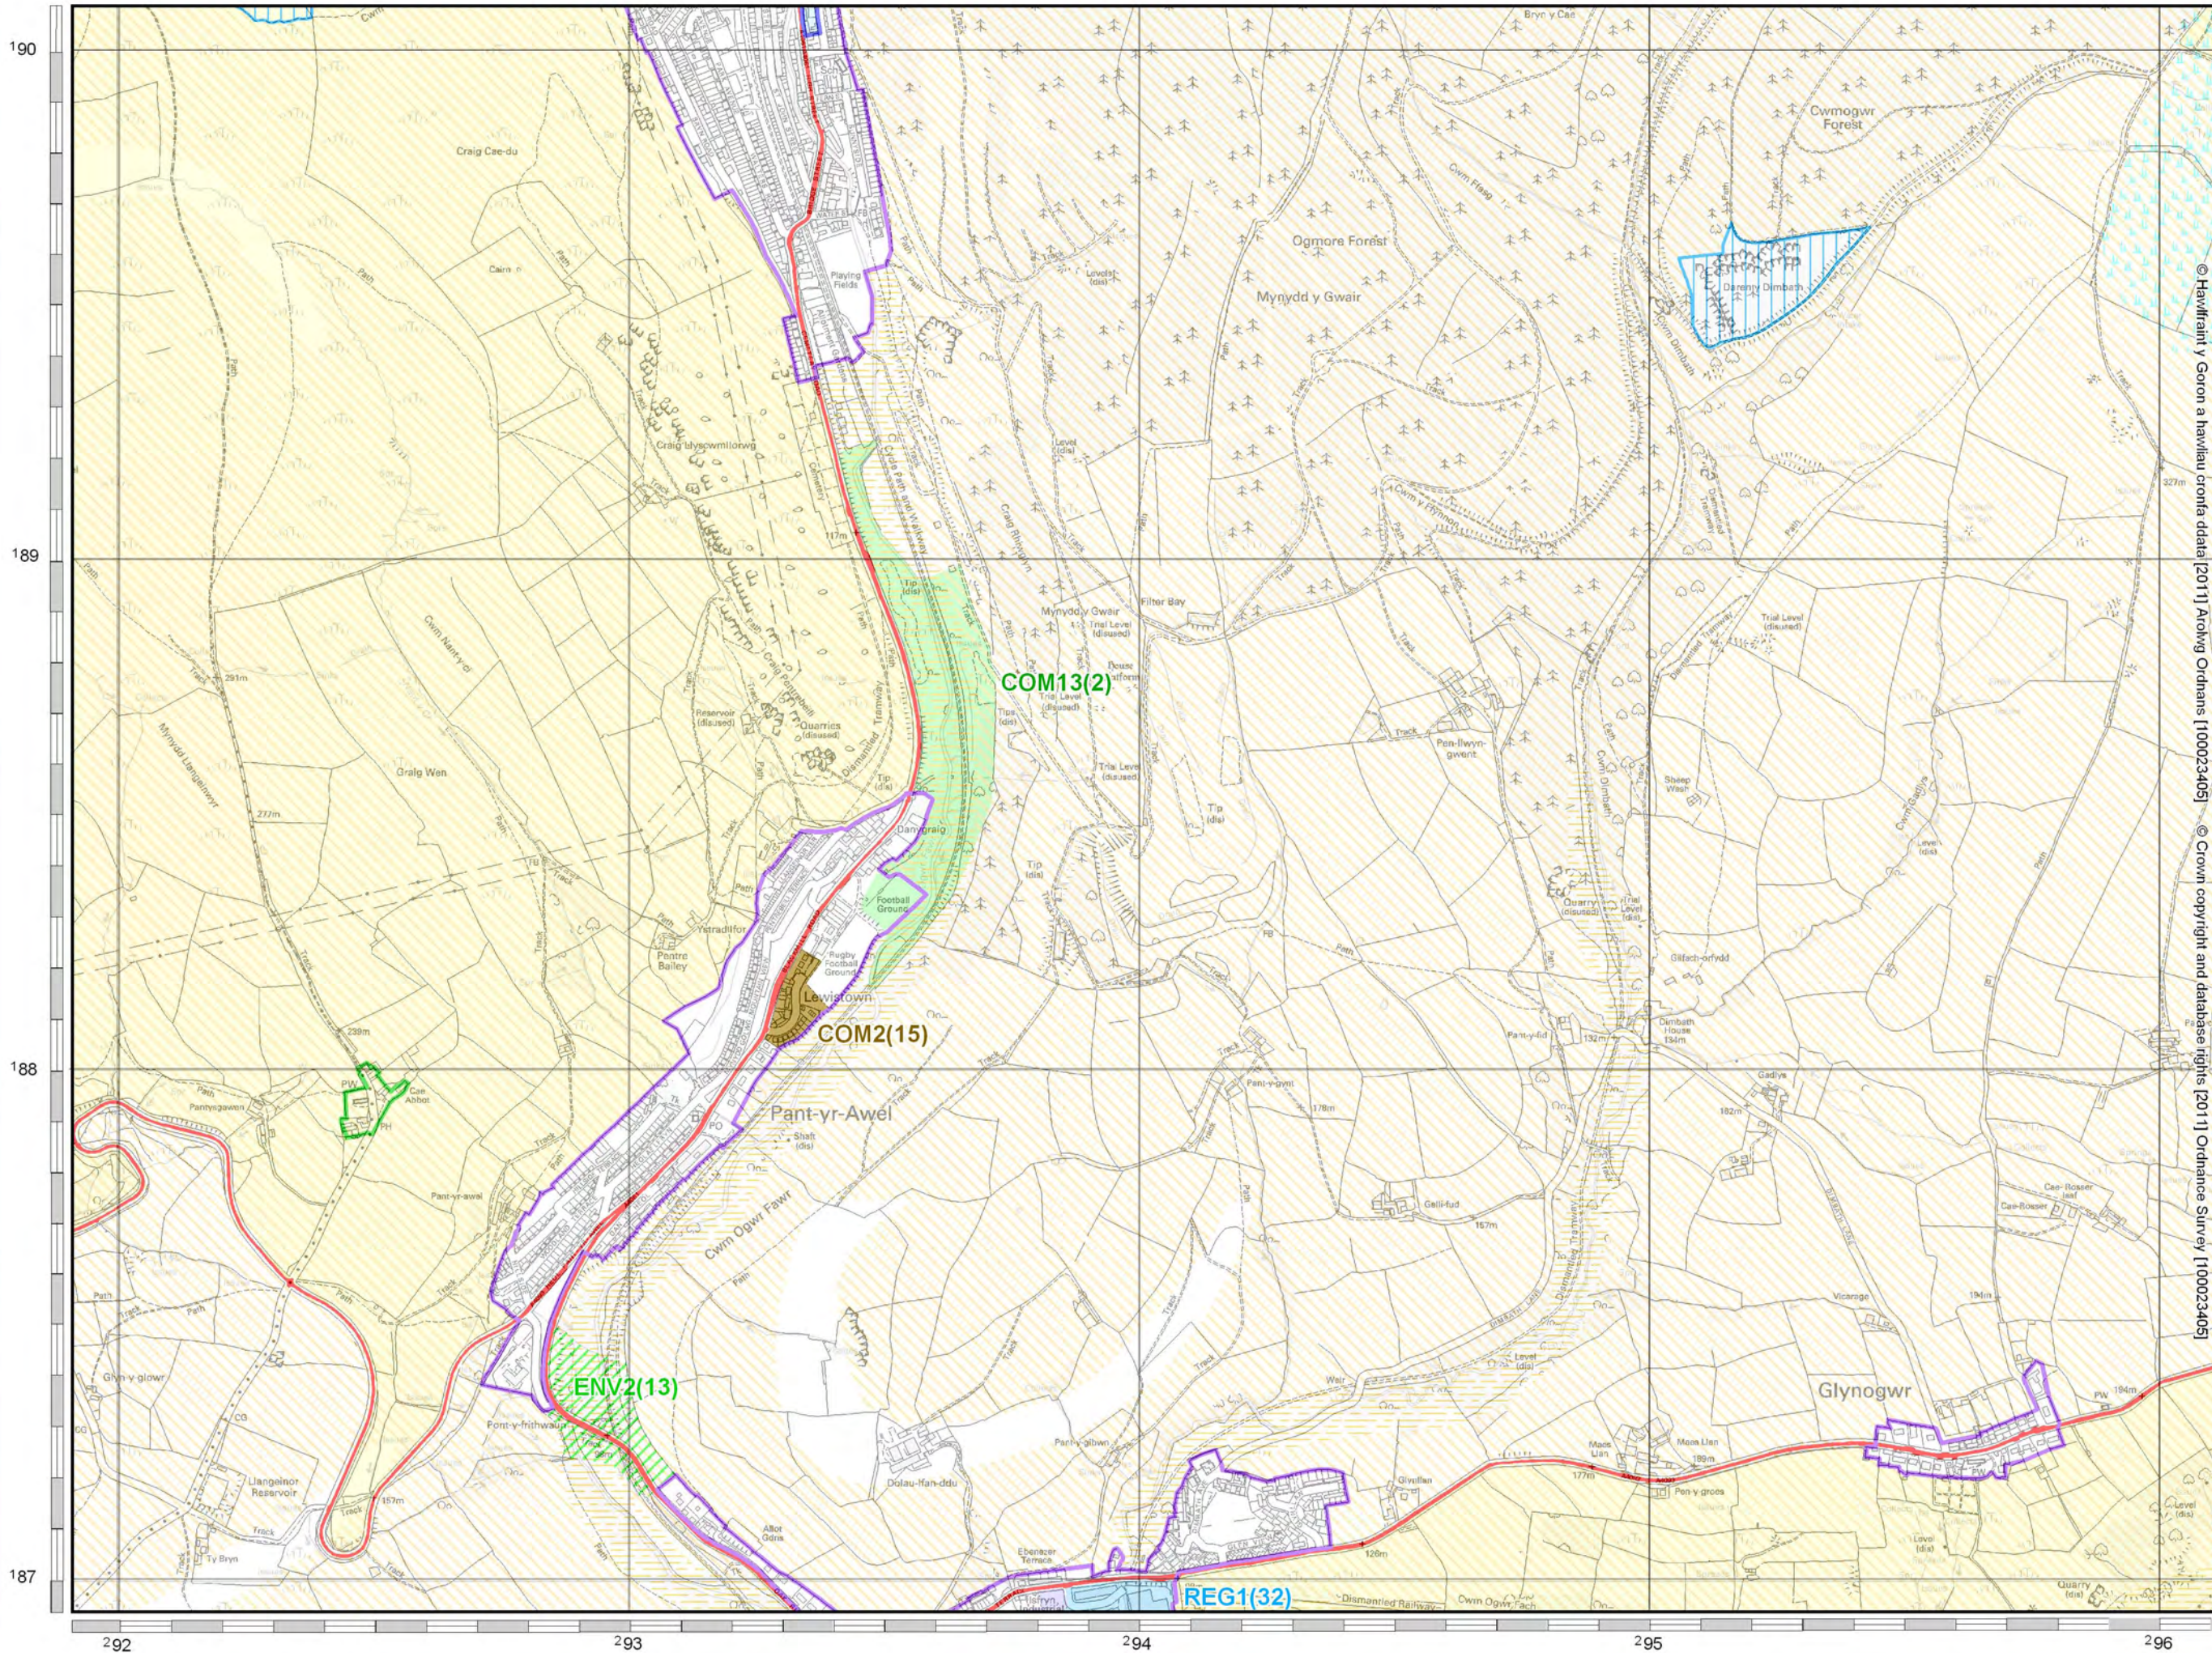

5	6	7
10	11	12
14	15	16

Surrounding Pages

288 289 290 291 292

190
189
188
187

6	7	8
11	12	13
15	16	17

Surrounding Pages

© Crown copyright and database rights [2011] Ordnance Survey [100023405] © Hawlfraint y Goron a hawliau cronfa ddata [2011] Arckwg Ordhnans [100023405]

296 297 298 299 300

190
189
188
187

Bridgend Local Development Plan 2006-2021

DEPOSIT PLAN

PROPOSALS MAP

SCALE
1:12,000

7	8
12	13
16	17

Surrounding Pages