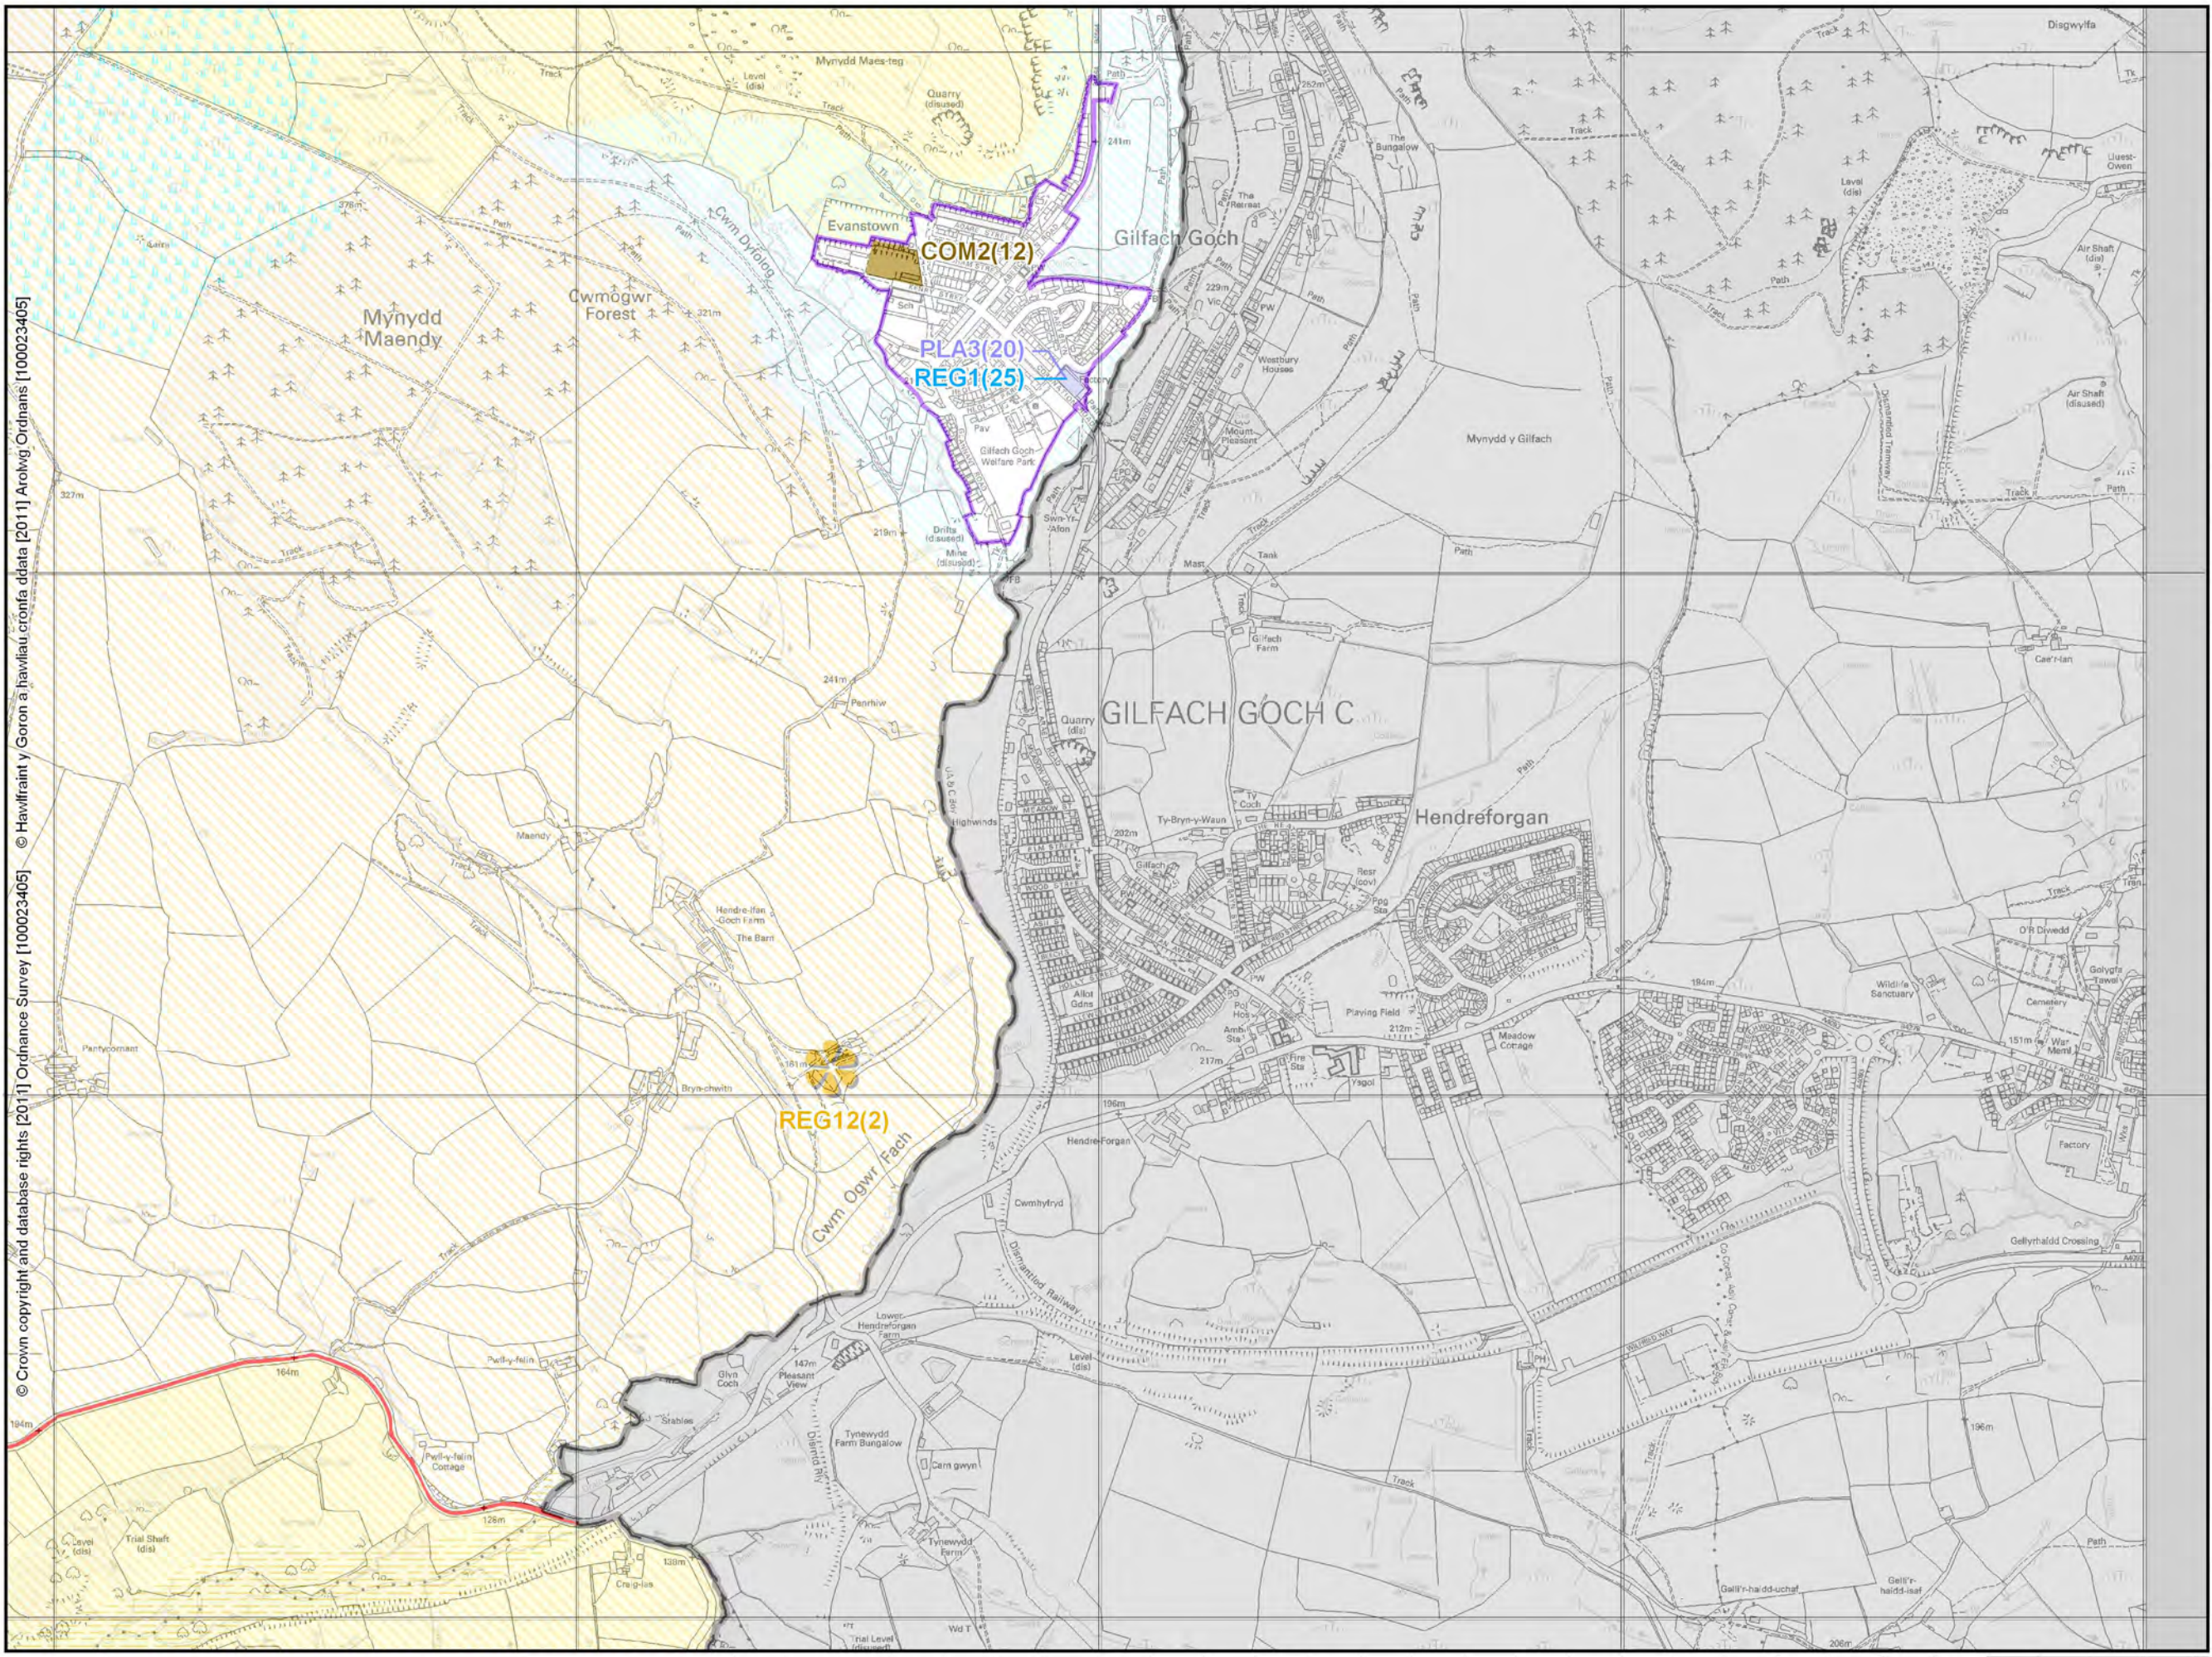

5	6	7
10	11	12
14	15	16

Surrounding Pages

288 289 290 291 292

190
189
188
187

6	7	8
11	12	13
15	16	17

Surrounding Pages

© Crown copyright and database rights [2011] Ordnance Survey [100023405] © Hawlfraint y Goron a hawliau cronfa ddata [2011] Arckwg Ordhnans [100023405]

296 297 298 299 300

190
189
188
187

Bridgend Local Development Plan 2006-2021

DEPOSIT PLAN

PROPOSALS MAP

SCALE
1:12,000

7	8
12	13
16	17

Surrounding Pages