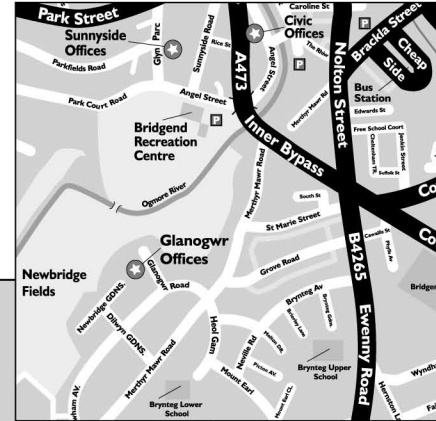

Directions to Glanogwr Office from Civic Offices

Directions:

BCBC Civic Offices are situated on Angel Street which runs parallel to the A473 Dual Carriageway. To locate Glanogwr Offices you will need to join the A473 Dual Carriageway and travel along the Inner Bypass to the traffic lights at the intersection joining Nolton Street, Cowbridge Road and Ewenny Road. Turn right into Ewenny Road. Take the second right into Grove Road. At the end of Grove Road turn left into Merthyr Mawr Road. Travel along Merthyr Mawr Road and turn right into Glan Ogwr Road. Turn right following Glanogwr Road to the dead end where Glanogwr Office is situated overlooking Newbridge Fields.

Contact Telephone No.
01656 642700

Cyngr Bwrdeistref Siro

BRIDGEND
County Borough Council