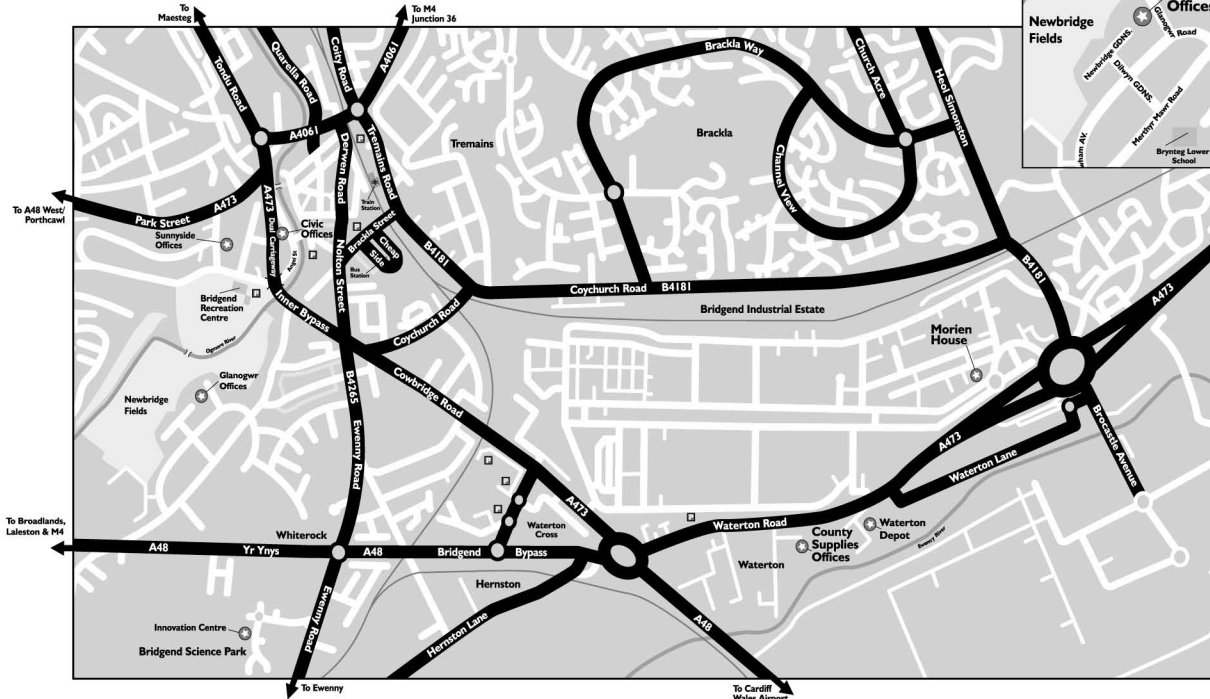

Directions to Glanogwr Office from Civic Offices

Directions:

BCBC Civic Offices are situated on Angel Street which runs parallel to the A473 Dual Carriageway. To locate Glanogwr Offices you will need to join the A473 Dual Carriageway and travel along the Inner Bypass to the traffic lights at the intersection joining Nolton Street, Cowbridge Road and Ewenny Road. Turn right into Ewenny Road. Take the second right into Grove Road. At the end of Grove Road turn left into Merthyr Mawr Road. Travel along Merthyr Mawr Road and turn right into Glan Ogwr Road. Turn right following Glanogwr Road to the dead end where Glanogwr Office is situated overlooking Newbridge Fields.

Contact Telephone No.
01656 642700

Cyngr Bwrdeistref Siro

BRIDGEND
County Borough Council