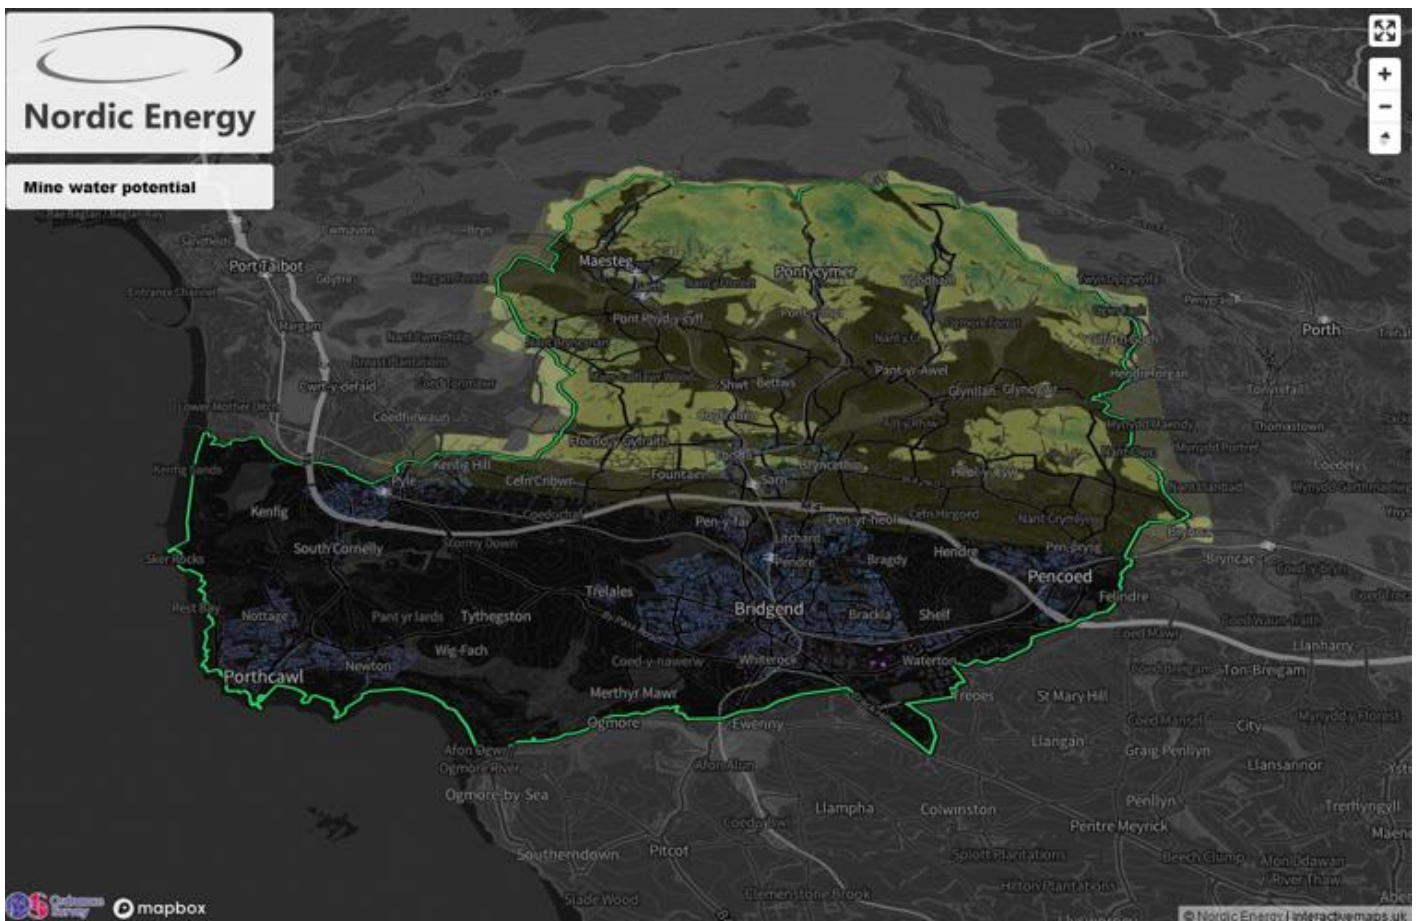

Mine-water Energy Toolkit – 3D Interactive Model Illustration

<https://www.nordic.energy/interactive-map/>

Screenshot – Bridgend County Borough Council region showing overlay of mine-water energy opportunities using a green palette. The darker the green area, the better the mine-water energy opportunity.

Screenshot – demonstrating the 3D capability with the green shading (mine-water energy opportunity indicator) following the topography of the landscape.

Screenshot – Upper Llynfi Valley leading into Caerau showing mine-water energy opportunities and example of the building level information that sits behind the model. This data applies to an individual home.