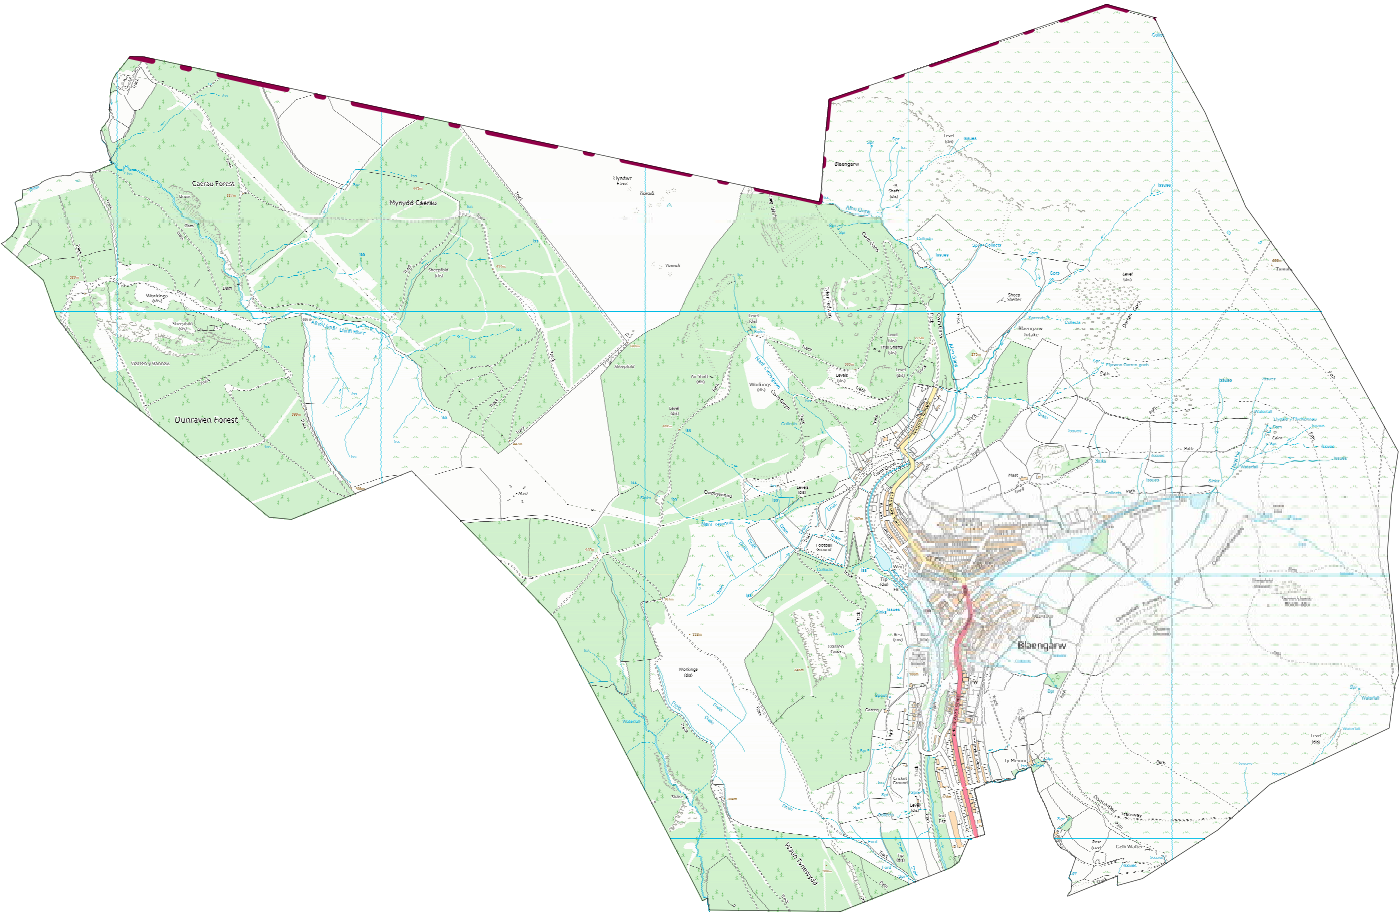

**Blaengarw Primary School  
Ysgol Gynradd Blaengarw**

**Catchment Area  
Ardal Dargylch**

**BRIDGEND COUNTY BOROUGH COUNCIL  
CYNGOR BWRDEISTREF SIROL PEN-Y-BONT AR OGWR**

**Education and Family Support Directorate  
Cyfarwyddiaeth Addysg a Chymorth i Deuluoedd**

**February 2018  
Chwefror 2018**

©Crown Copyright and database right  
2016. Ordnance Survey 100023405.