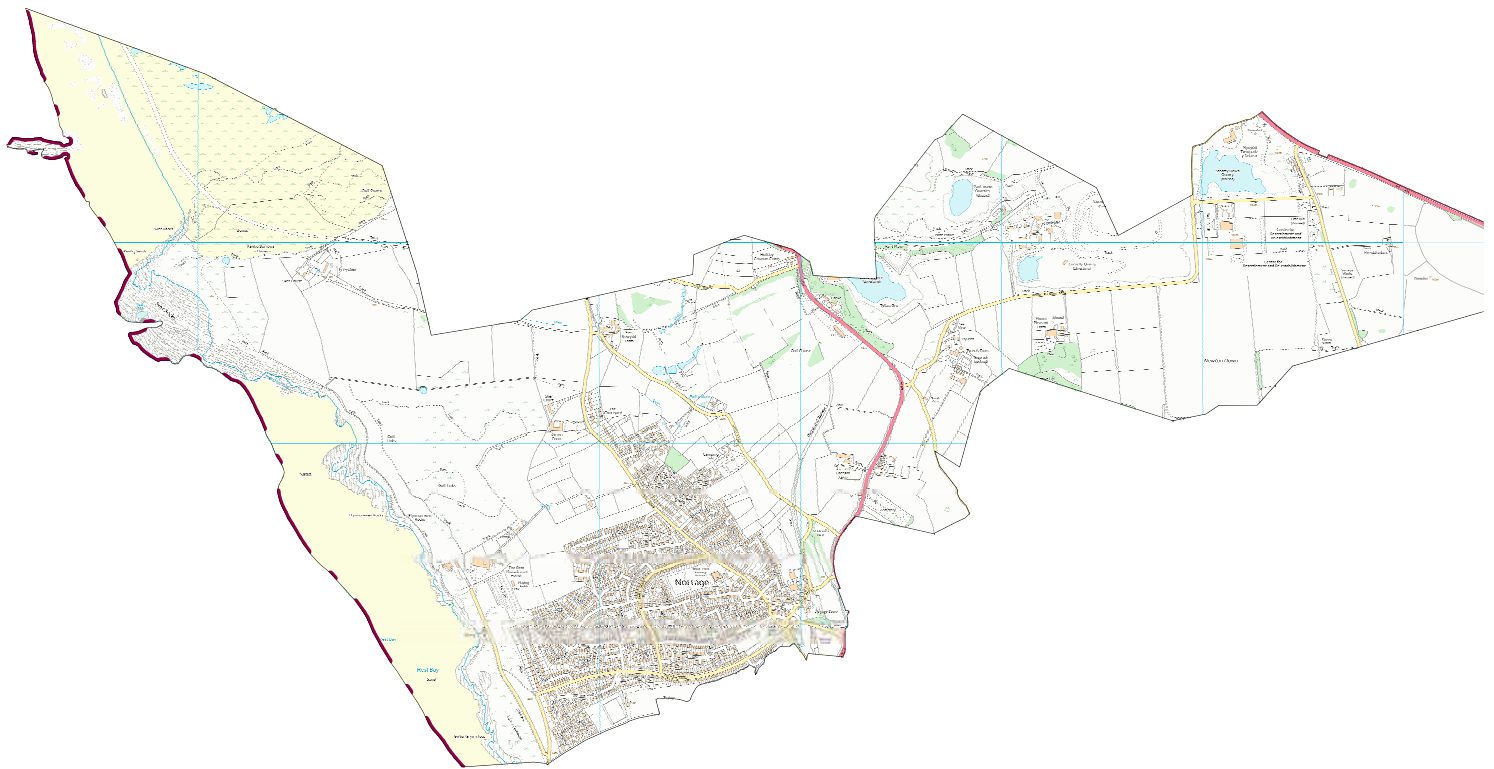

**West Park Primary School  
Ysgol Gynradd West Park**

**Catchment Area  
Ardal Dargylch**

**BRIDGEND COUNTY BOROUGH COUNCIL  
CYNGOR BWRDEISTREF SIROL PEN-Y-BONT AR OGWR**

**Education and Family Support Directorate  
Cyfarwyddiaeth Addysg a Chymorth i Deuluoedd**

**February 2018  
Chwefror 2018**

©Crown Copyright and database right  
2016. Ordnance Survey 100023405.