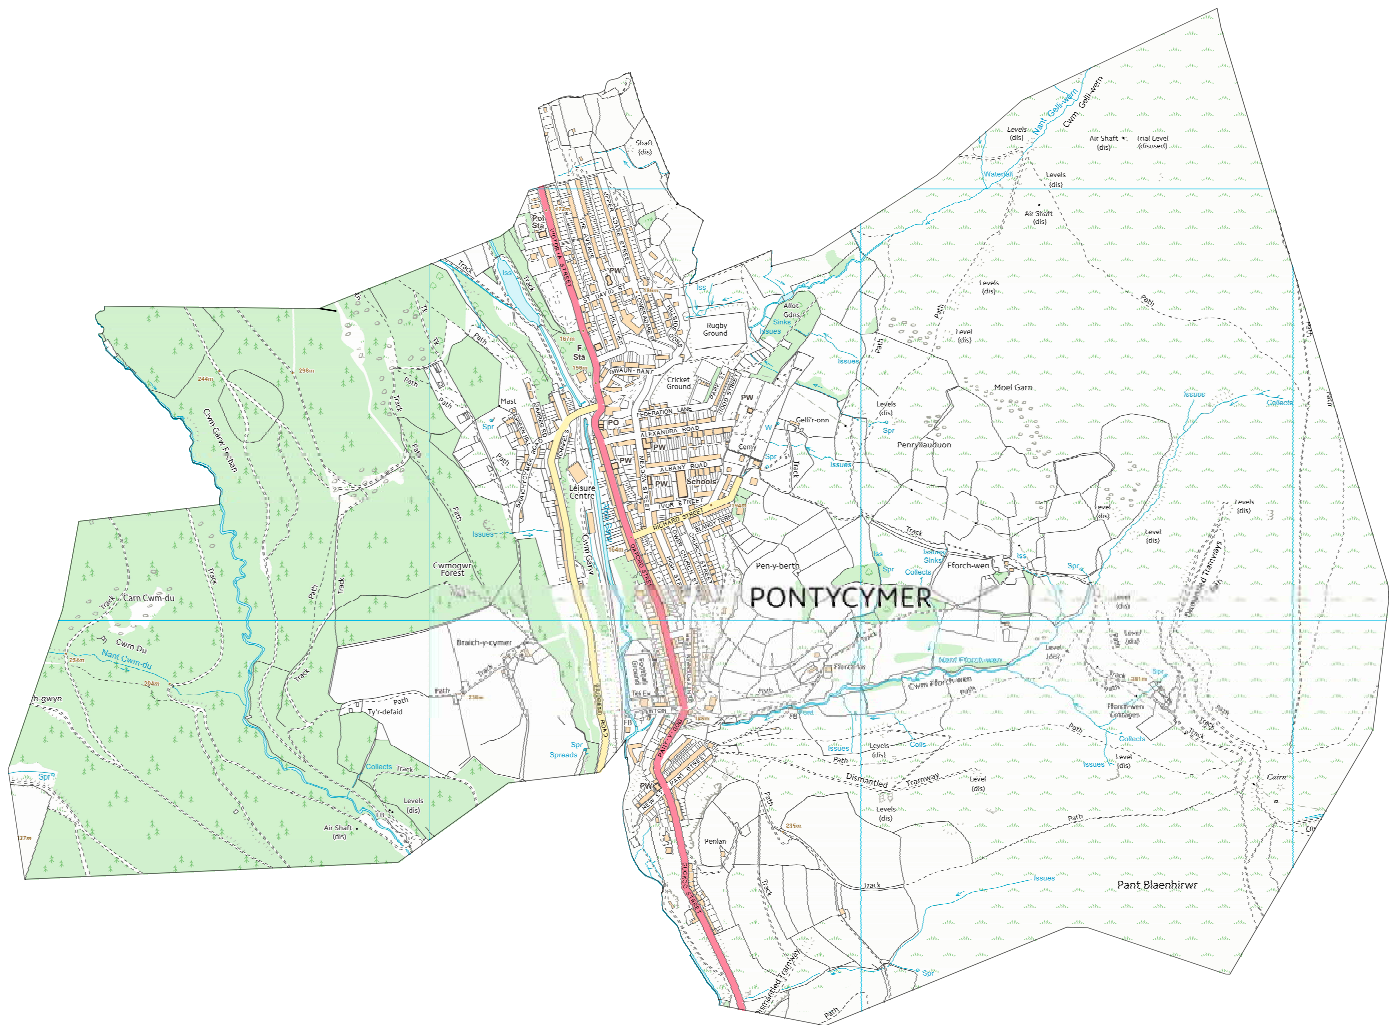

Ffaldau Primary School Ysgol Gynradd Ffaldau

Catchment Area Ardal Dargylch

BRIDGEND COUNTY BOROUGH COUNCIL
CYNGOR BWRDEISTREF SIROL PEN-Y-BONT AR OGWR

Education and Family Support Directorate
Cyfarwyddiaeth Addysg a Chymorth i Deuluoedd

February 2018
Chwefror 2018

©Crown Copyright and database right
2016. Ordnance Survey 100023405.