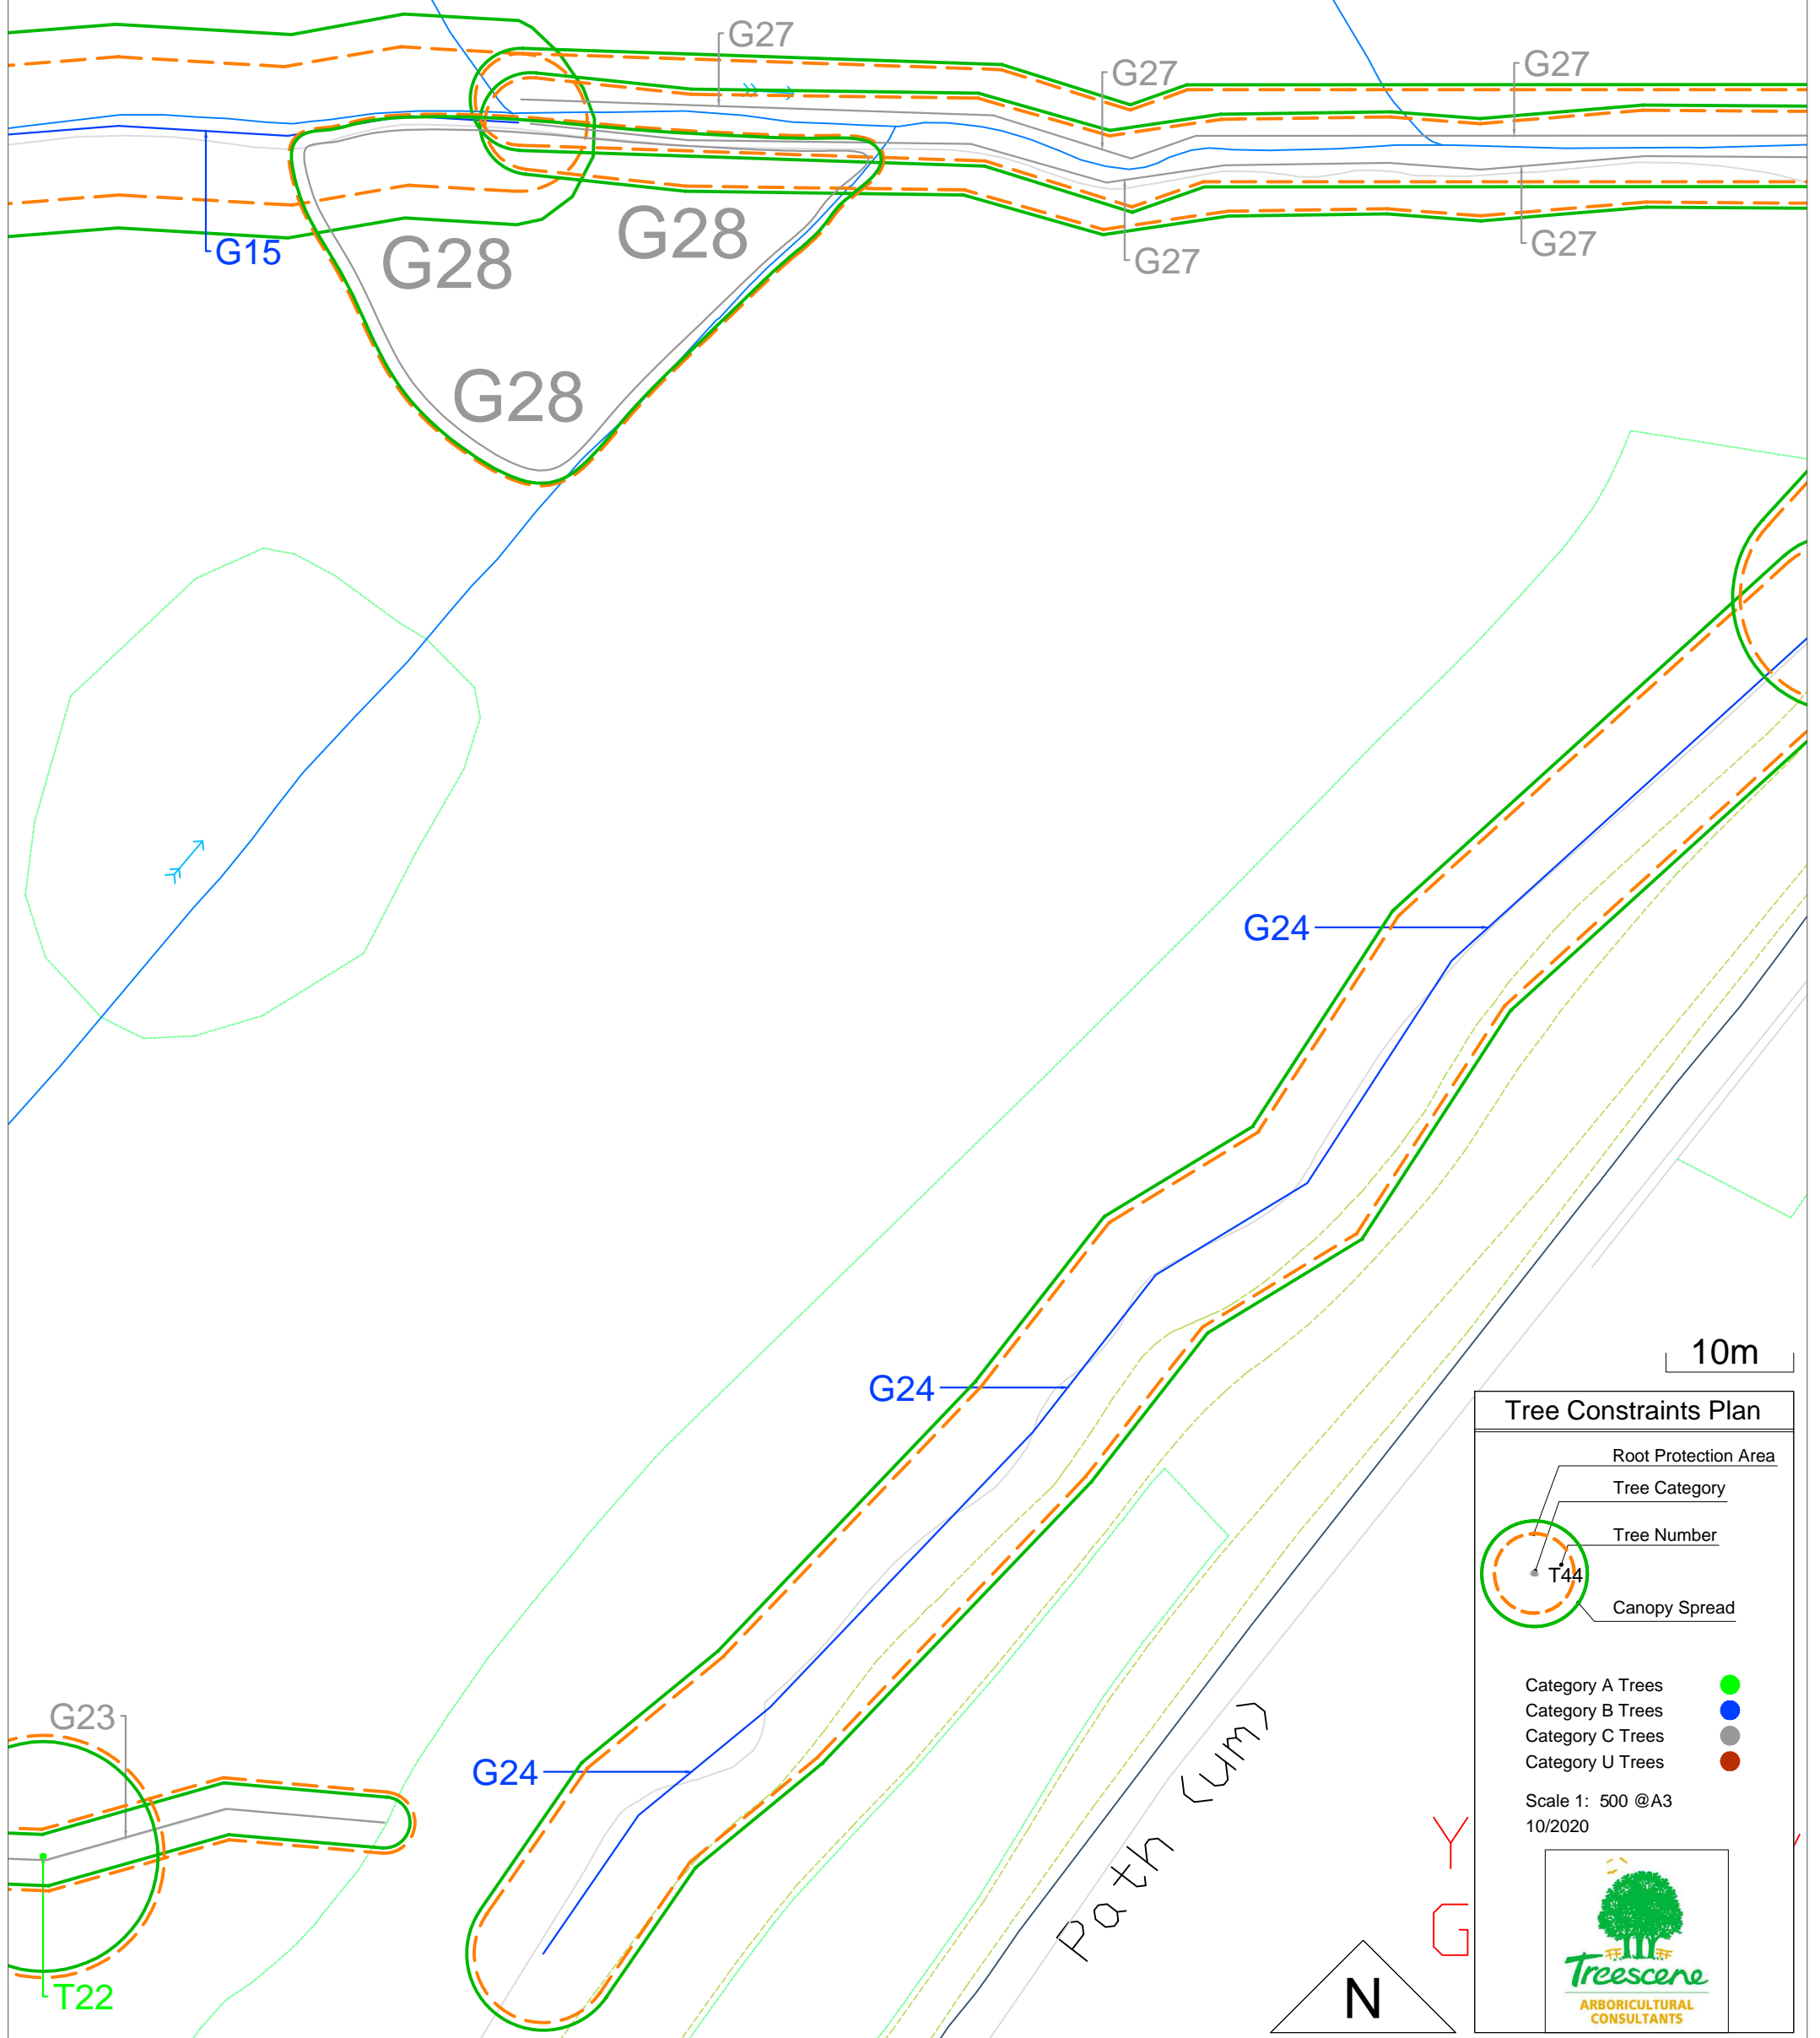

Pont Rhyd Y Cyff Llangynwyd, Maesteg

Tree Constraints Plan

Tree Constraints Plan

- Root Protection Area
- Tree Category
- Tree Number
- Canopy Spread

- Category A Trees ●
- Category B Trees ●
- Category C Trees ●
- Category U Trees ●

Scale 1: 500 @A3
10/2020