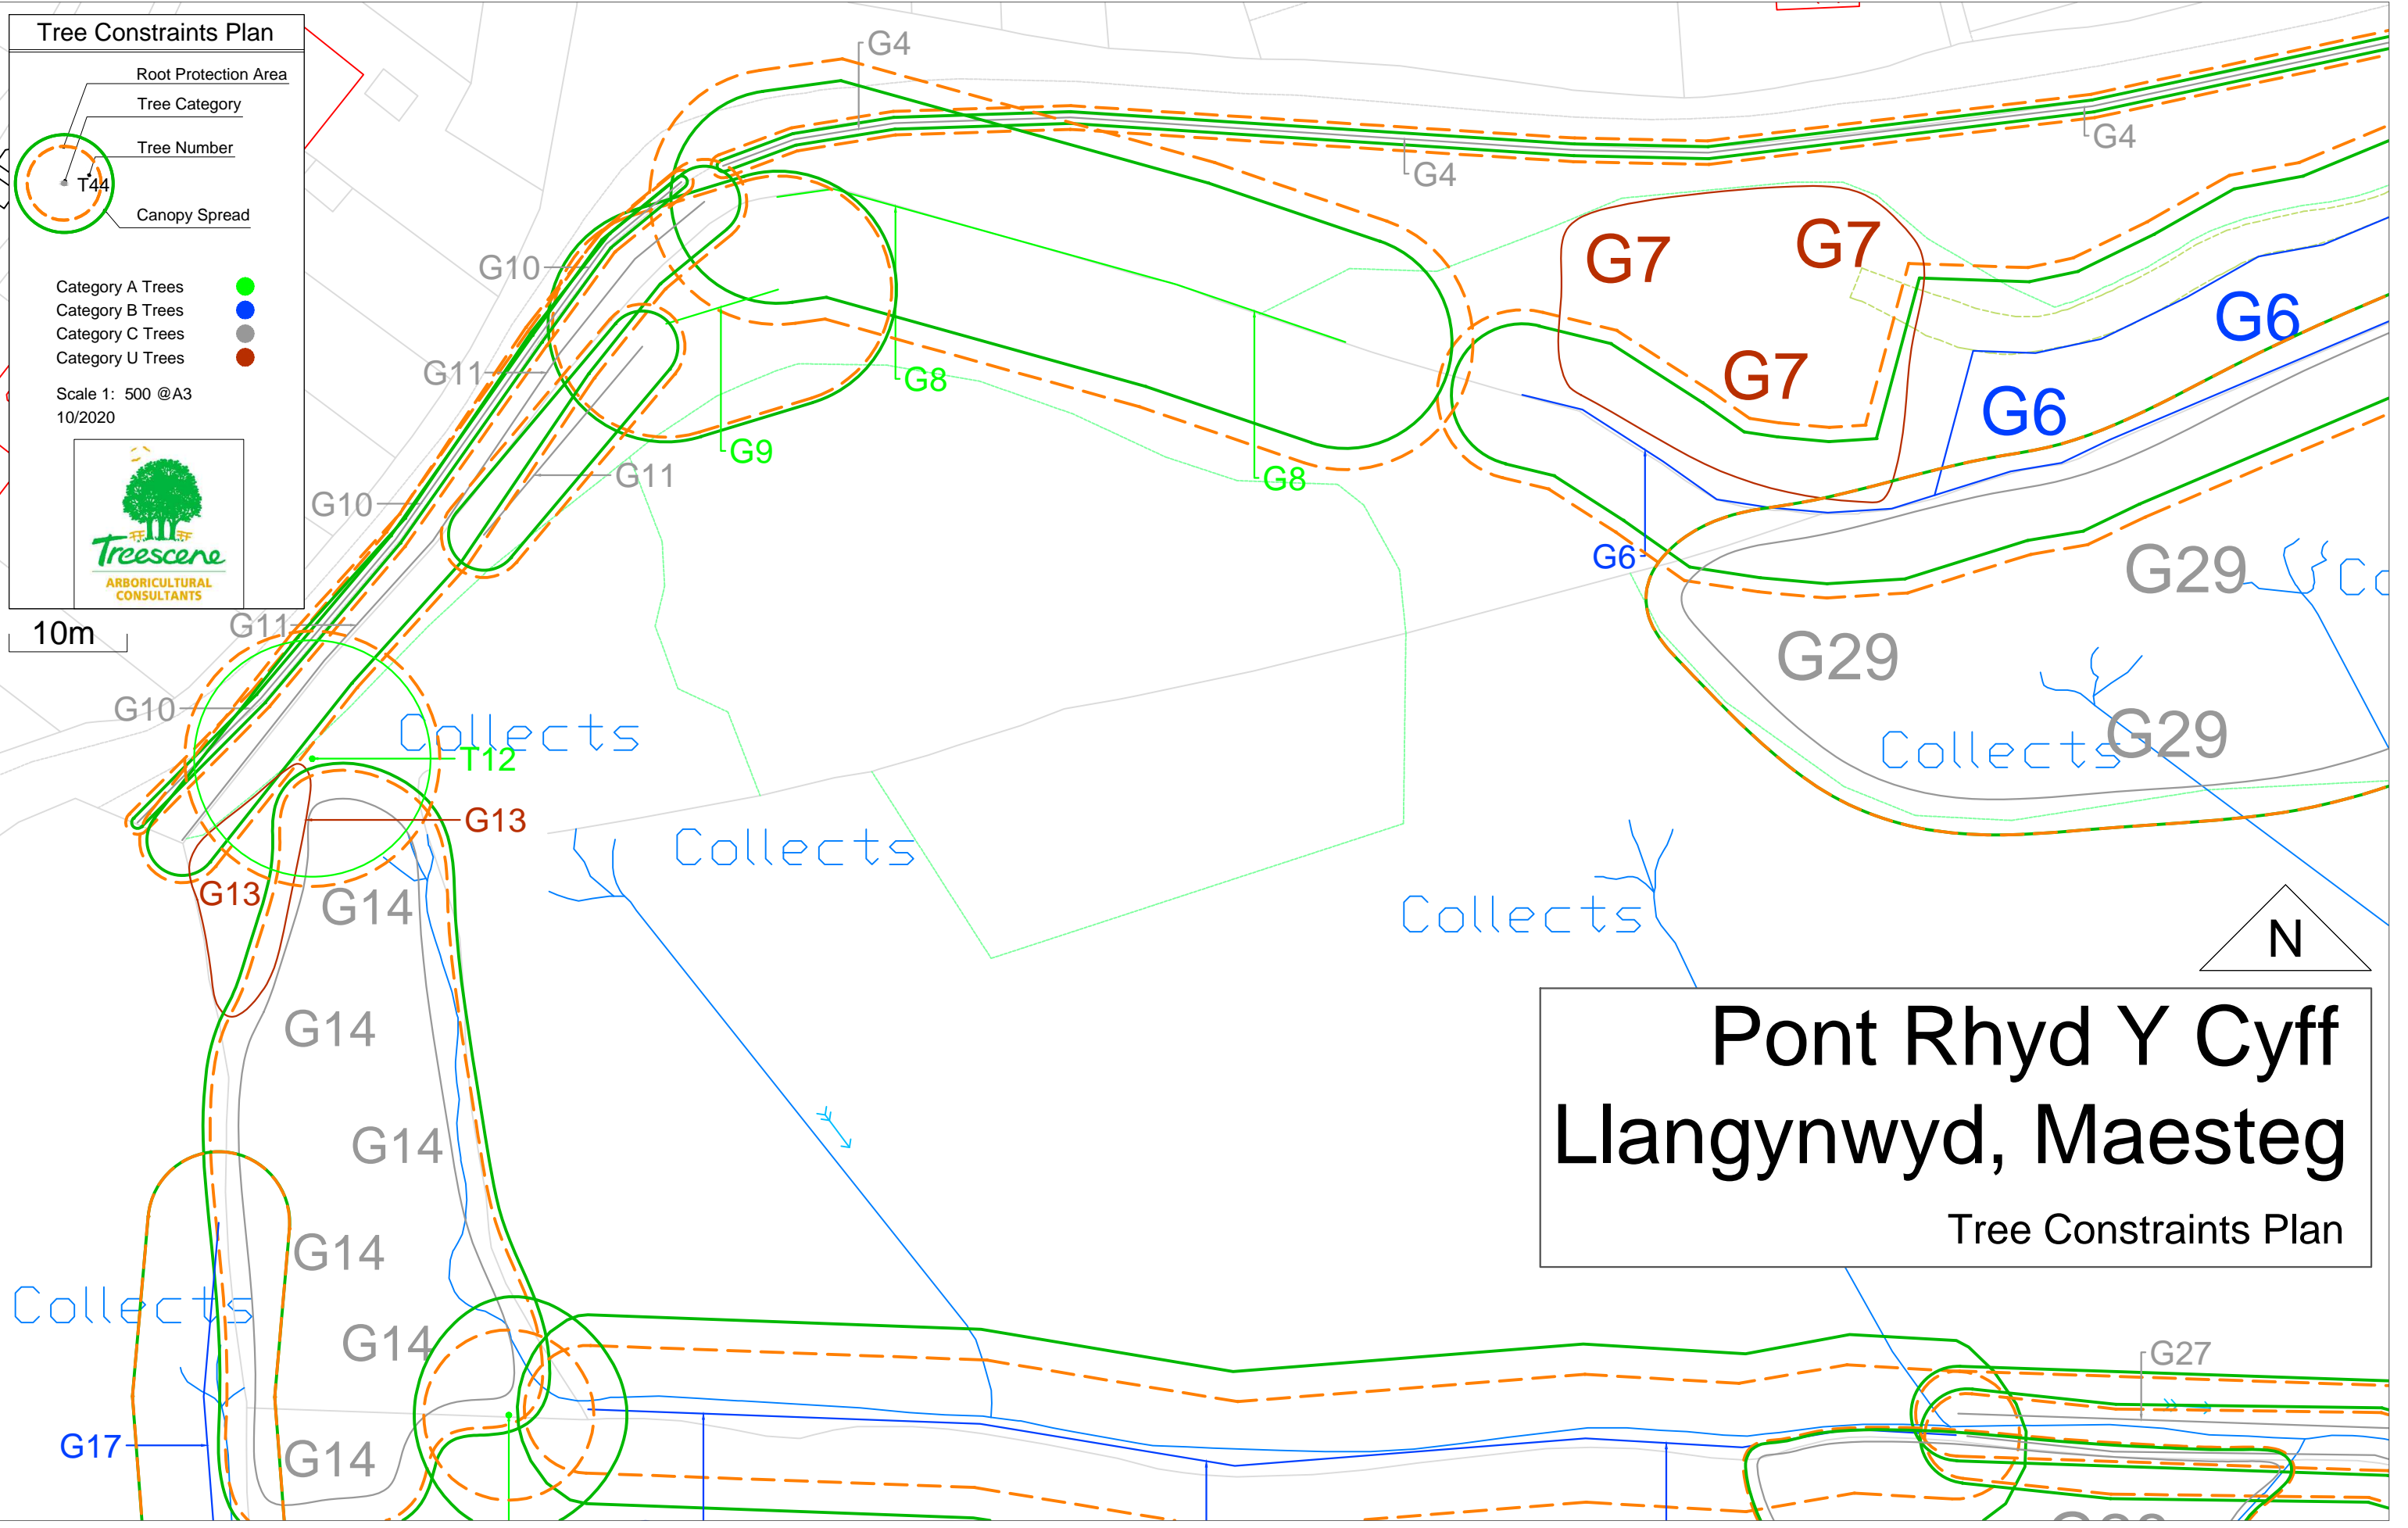

Tree Constraints Plan

Ysgol Gyfun
 Gymraeg Llangynwyd

HEOL TYN-Y-WAUN

Pont Rhyd Y Cyff Llangynwyd, Maesteg

Tree Constraints Plan

Tree Constraints Plan

- Root Protection Area
- Tree Category
- Tree Number
- Canopy Spread

Category A Trees ●
 Category B Trees ●
 Category C Trees ●
 Category U Trees ●

Scale 1: 500 @A3
 10/2020

Tree Constraints Plan

- Root Protection Area
- Tree Category
- Tree Number
- Canopy Spread

Category A Trees ●
 Category B Trees ●
 Category C Trees ●
 Category U Trees ●

Scale 1: 500 @A3
10/2020

Pont Rhyd Y Cyff
Llangynwyd, Maesteg
 Tree Constraints Plan

Pont Rhyd Y Cyff Llangynwyd, Maesteg

Tree Constraints Plan

Tree Constraints Plan

- Root Protection Area
- Tree Category
- Tree Number
- Canopy Spread

Category A Trees ●
 Category B Trees ●
 Category C Trees ●
 Category U Trees ●

Scale 1: 500 @A3
 10/2020

Pont Rhyd Y Cyff Llangynwyd, Maesteg

Tree Constraints Plan

Tree Constraints Plan

- Root Protection Area
- Tree Category
- Tree Number
- Canopy Spread