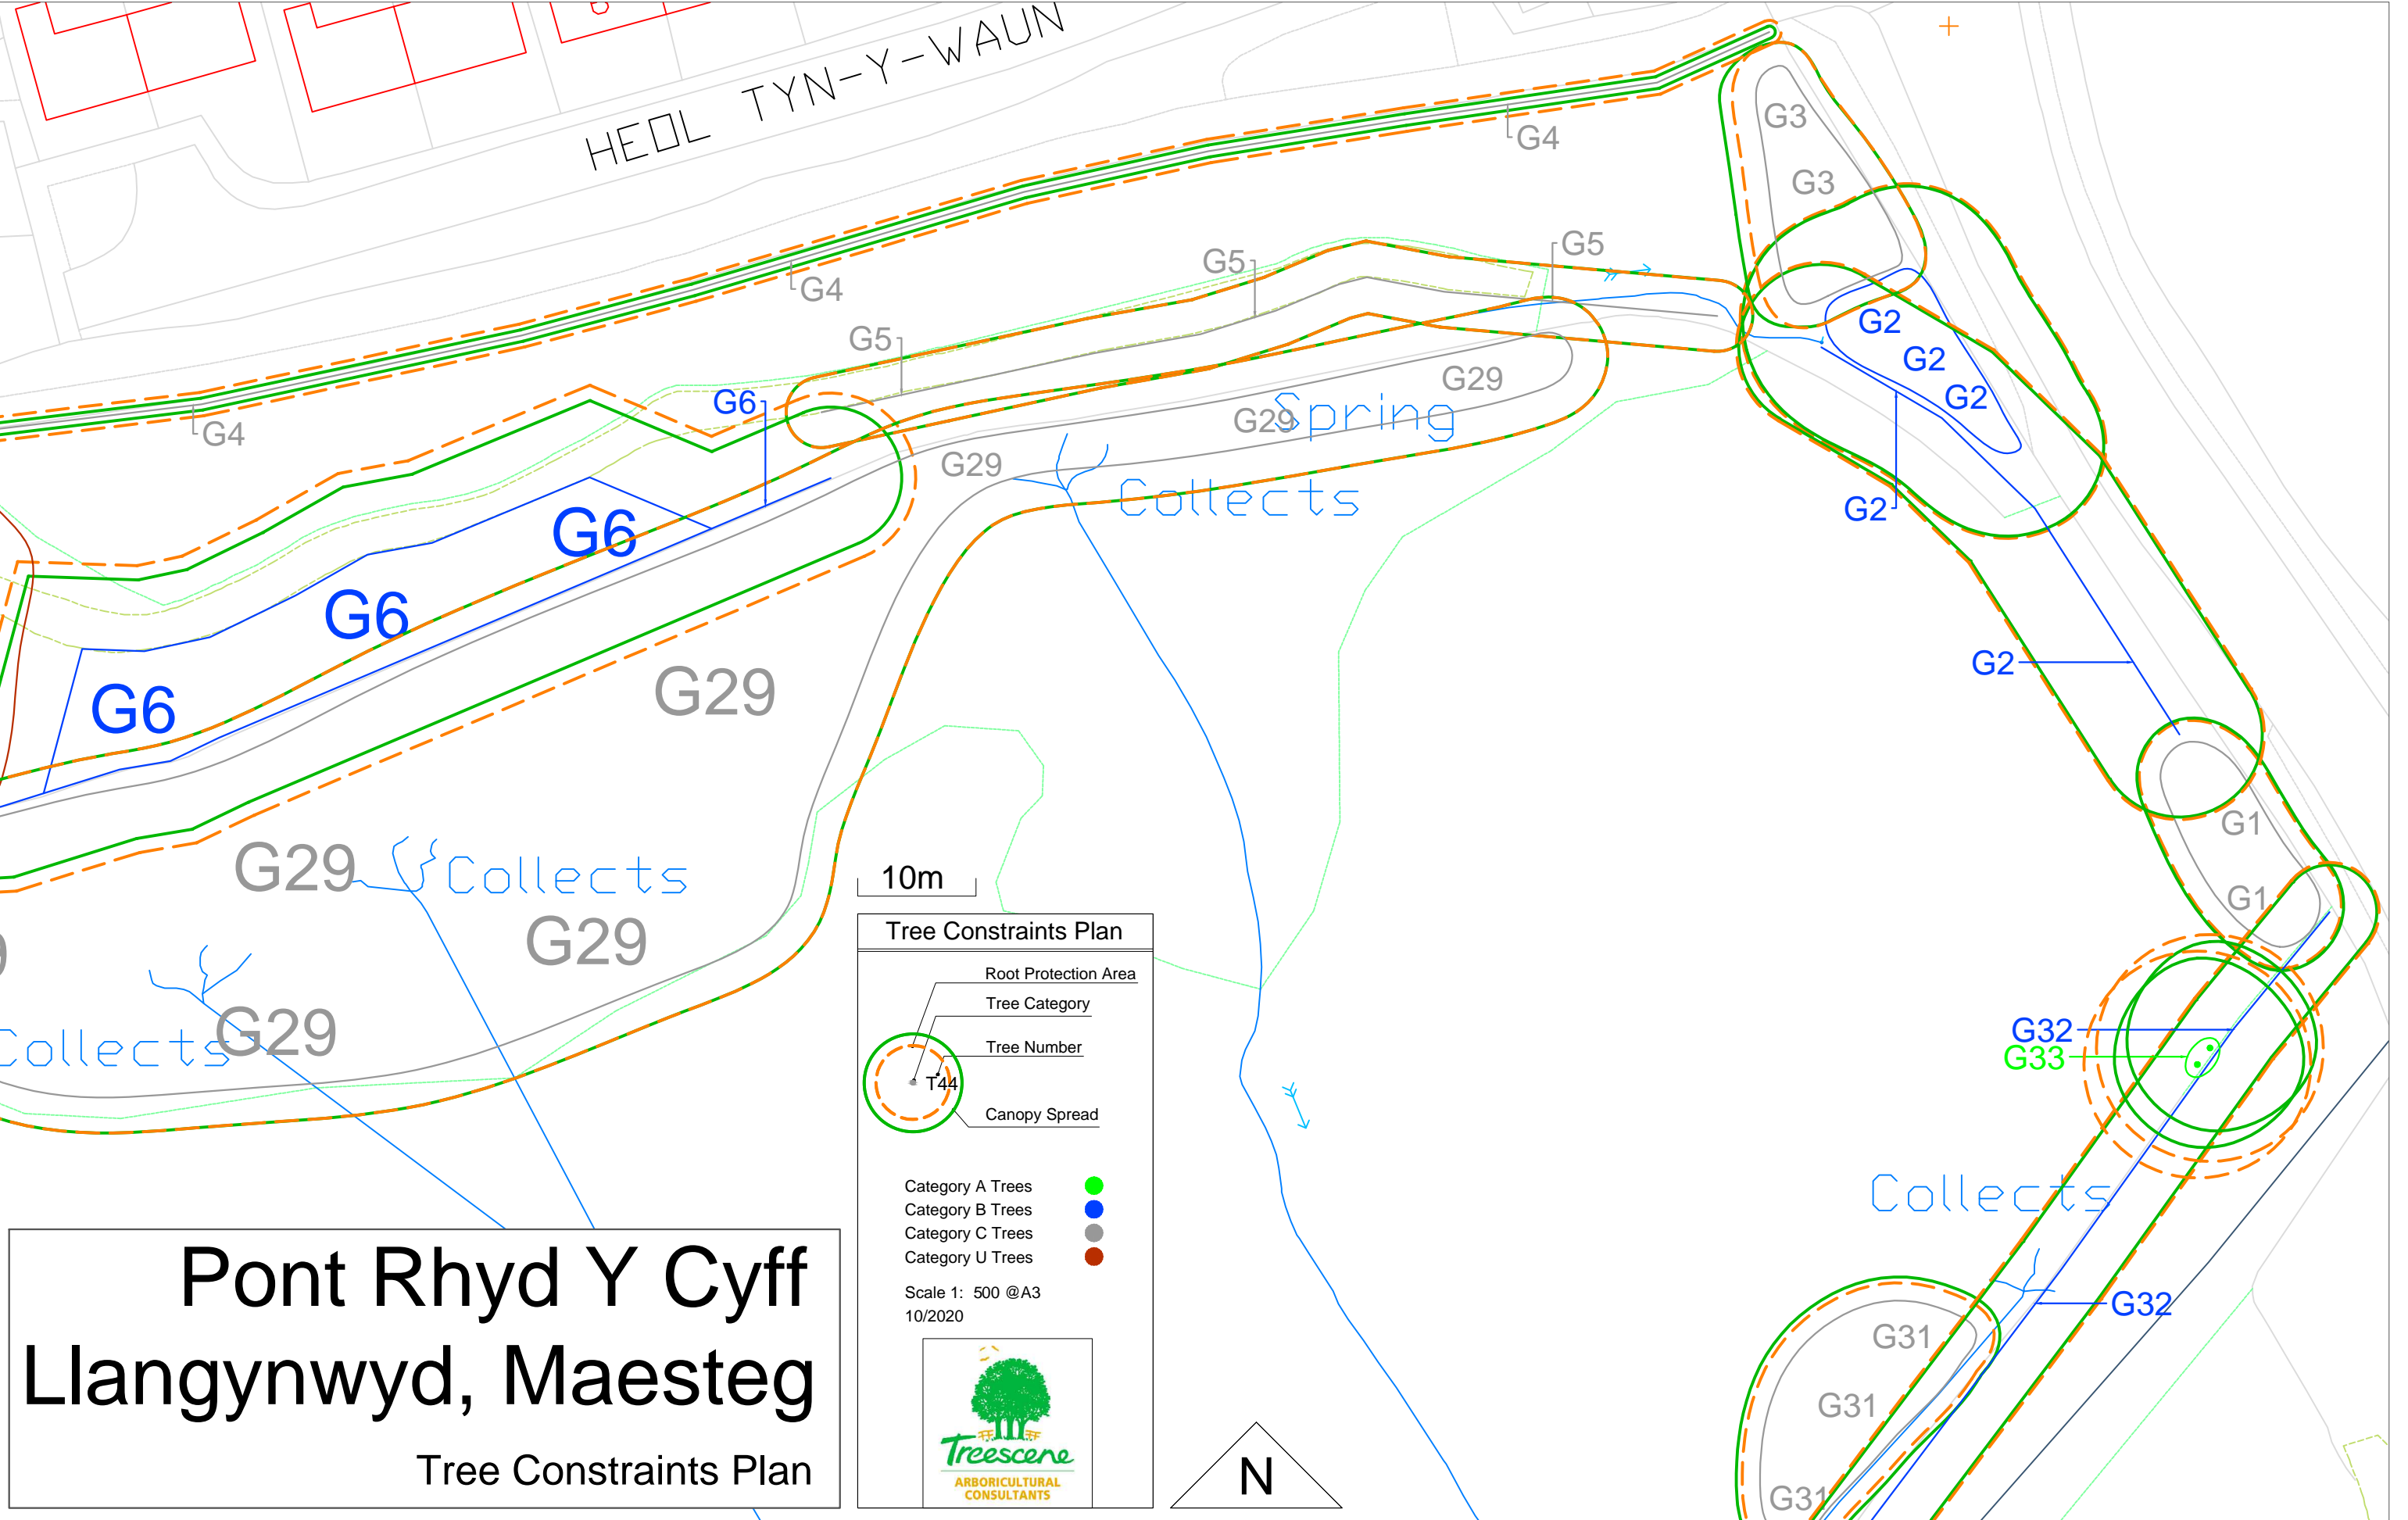

10m

Tree Constraints Plan

- Root Protection Area
- Tree Category
- Tree Number
- Canopy Spread

Category A Trees ●
 Category B Trees ●
 Category C Trees ●
 Category U Trees ●

Scale 1:1200 @A3
 10/2020

Pont Rhyd Y Cyff Llangynwyd, Maesteg

Tree Constraints Plan

Ysgol Gyfun
 Gymraeg Llangynwyd

HEOL TYN-Y-WAUN

Pont Rhyd Y Cyff Llangynwyd, Maesteg

Tree Constraints Plan

Tree Constraints Plan

- Root Protection Area
- Tree Category
- Tree Number
- Canopy Spread

Category A Trees ●
 Category B Trees ●
 Category C Trees ●
 Category U Trees ●

Scale 1: 500 @A3
 10/2020

Tree Constraints Plan

- Root Protection Area
- Tree Category
- Tree Number
- Canopy Spread

Category A Trees ●
 Category B Trees ●
 Category C Trees ●
 Category U Trees ●

Category A Trees ●
 Category B Trees ●
 Category C Trees ●
 Category U Trees ●

Scale 1: 500 @A3
 10/2020

Pont Rhyd Y Cyff Llangynwyd, Maesteg

Tree Constraints Plan

Tree Constraints Plan

- Root Protection Area
- Tree Category
- Tree Number
- Canopy Spread