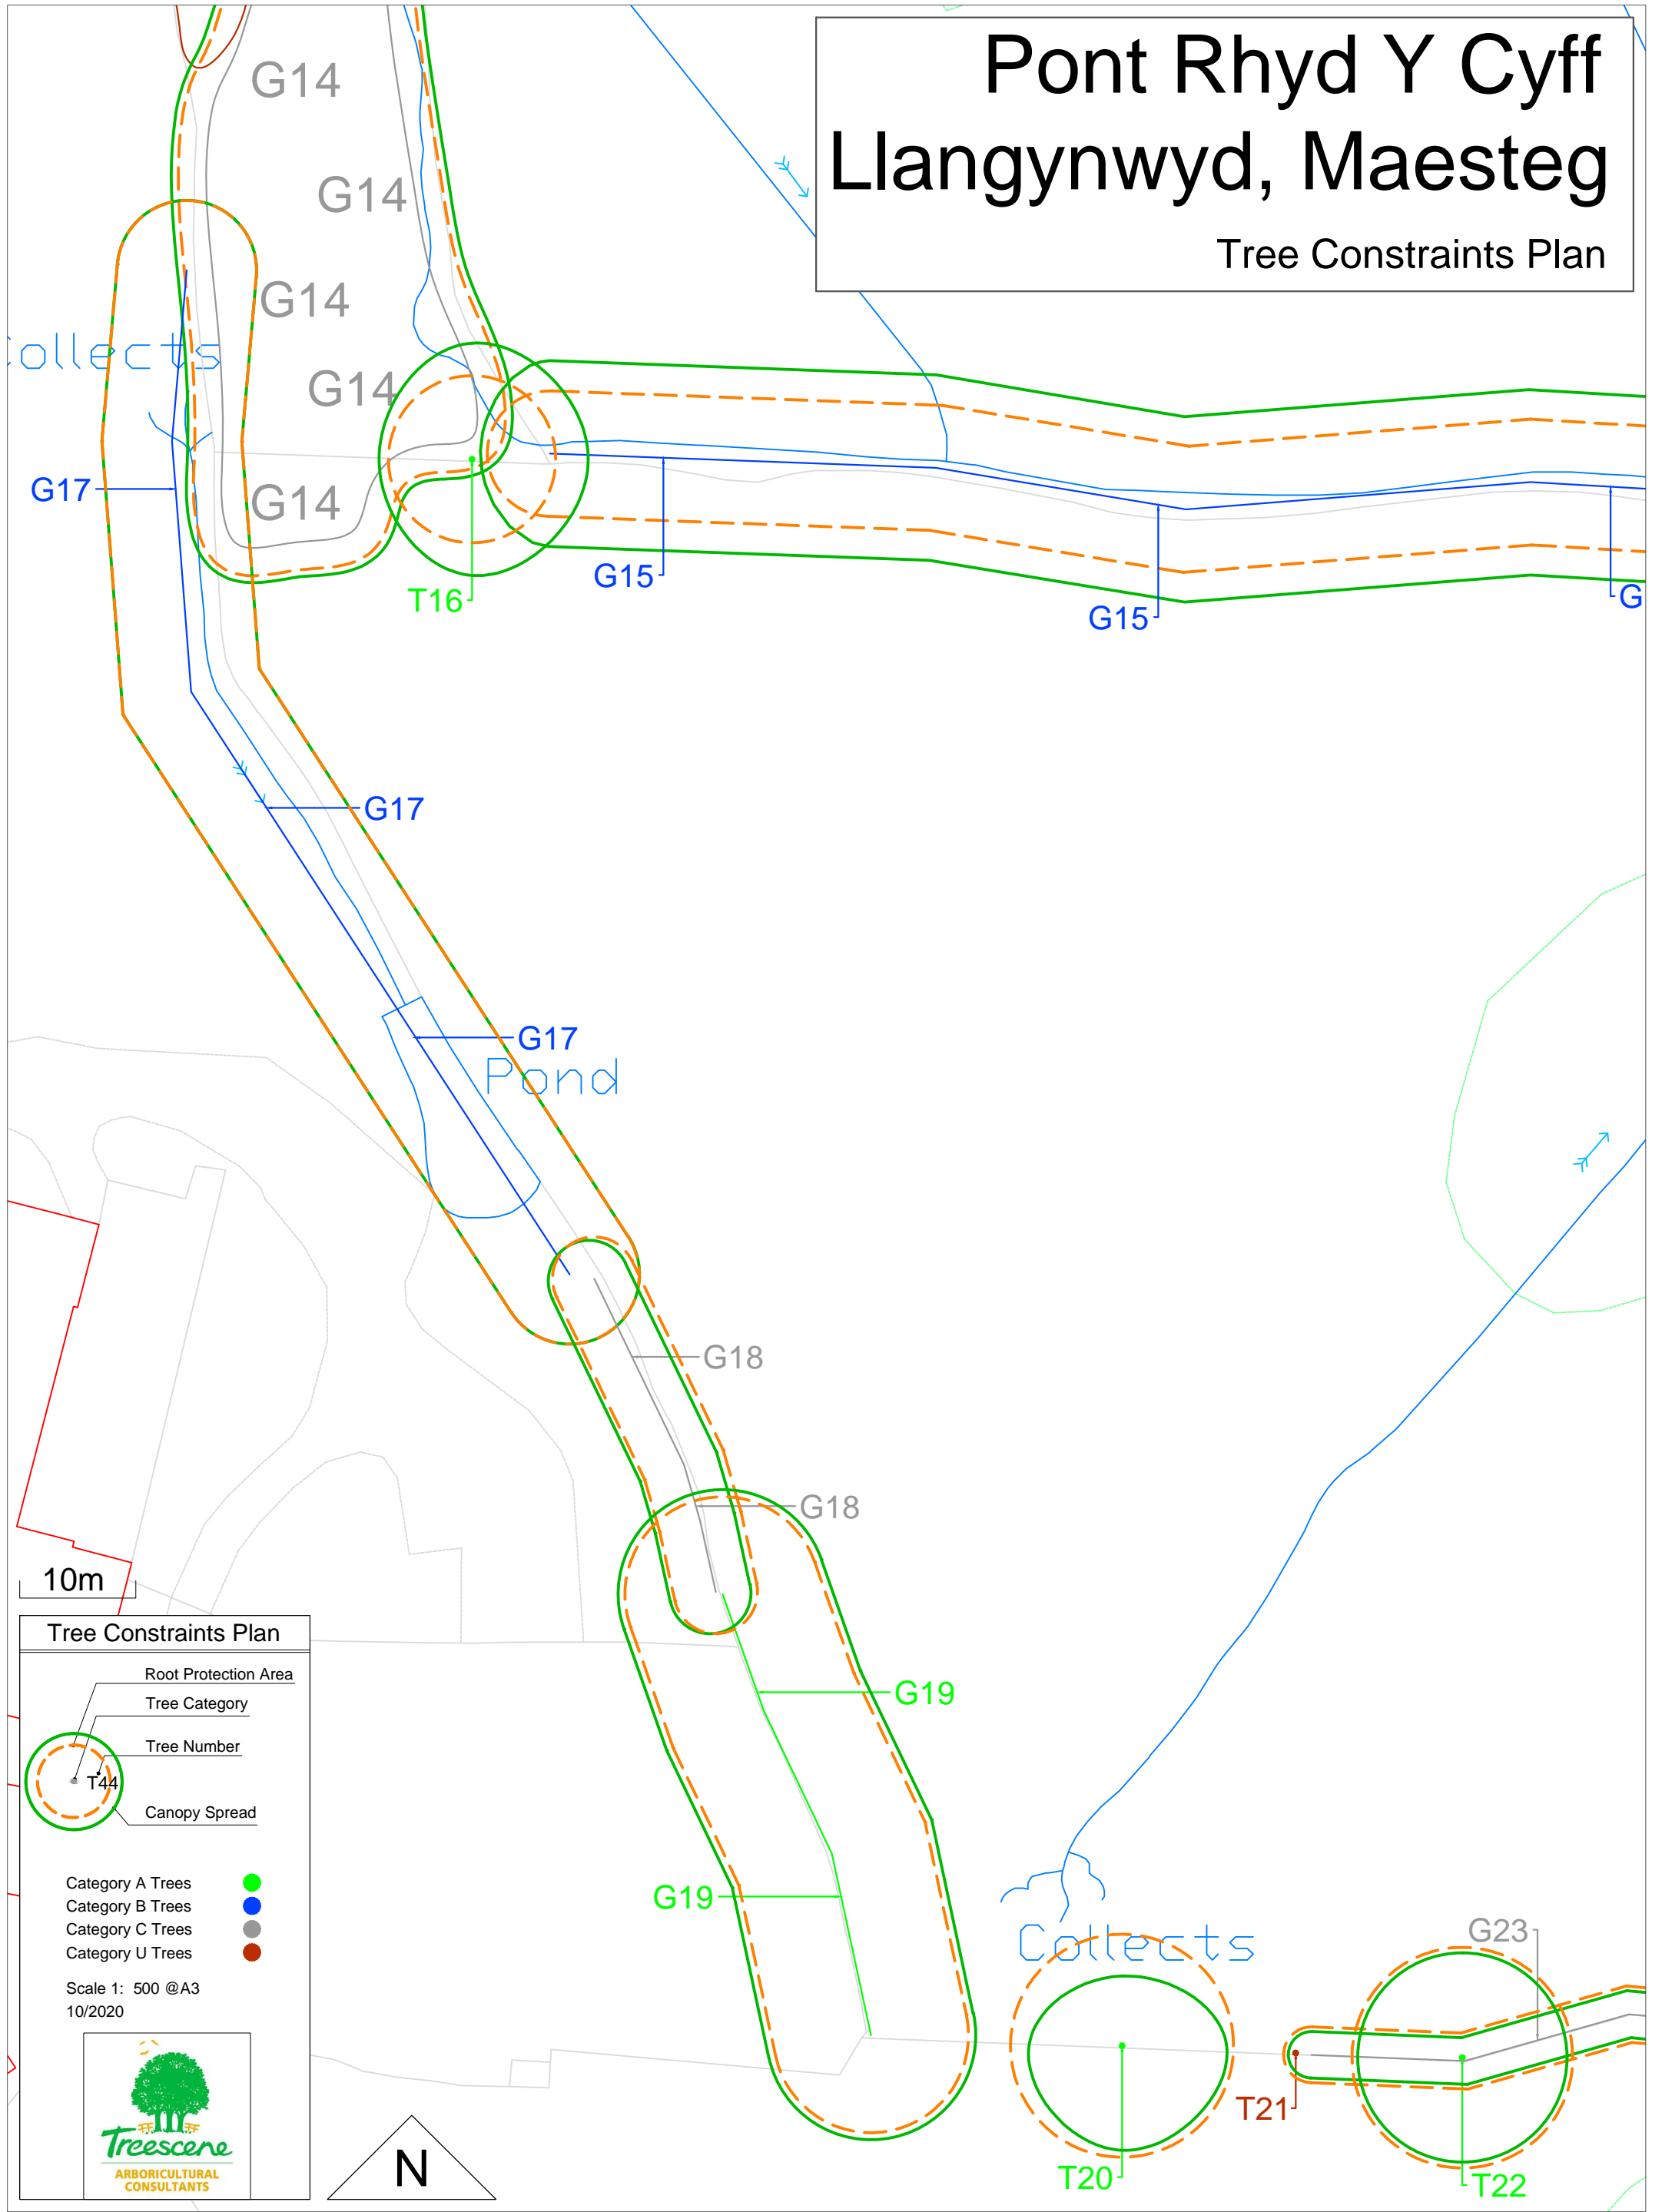

Tree Constraints Plan

Ysgol Gyfun
 Gymraeg Llangynwyd

HEOL TYN-Y-WAUN

Pont Rhyd Y Cyff Llangynwyd, Maesteg

Tree Constraints Plan

Tree Constraints Plan

- Root Protection Area
- Tree Category
- Tree Number
- Canopy Spread

Category A Trees ●
 Category B Trees ●
 Category C Trees ●
 Category U Trees ●

Scale 1: 500 @A3
 10/2020

Tree Constraints Plan

- Root Protection Area
- Tree Category
- Tree Number
- Canopy Spread

Category A Trees ●
 Category B Trees ●
 Category C Trees ●
 Category U Trees ●

Scale 1: 500 @A3
10/2020

Pont Rhyd Y Cyff
Llangynwyd, Maesteg
 Tree Constraints Plan

Pont Rhyd Y Cyff Llangynwyd, Maesteg

Tree Constraints Plan

Tree Constraints Plan

- Root Protection Area
- Tree Category
- Tree Number
- Canopy Spread

Category A Trees ●
 Category B Trees ●
 Category C Trees ●
 Category U Trees ●

Scale 1: 500 @A3
 10/2020

Pont Rhyd Y Cyff Llangynwyd, Maesteg

Tree Constraints Plan

Tree Constraints Plan

- Root Protection Area
- Tree Category
- Tree Number
- Canopy Spread