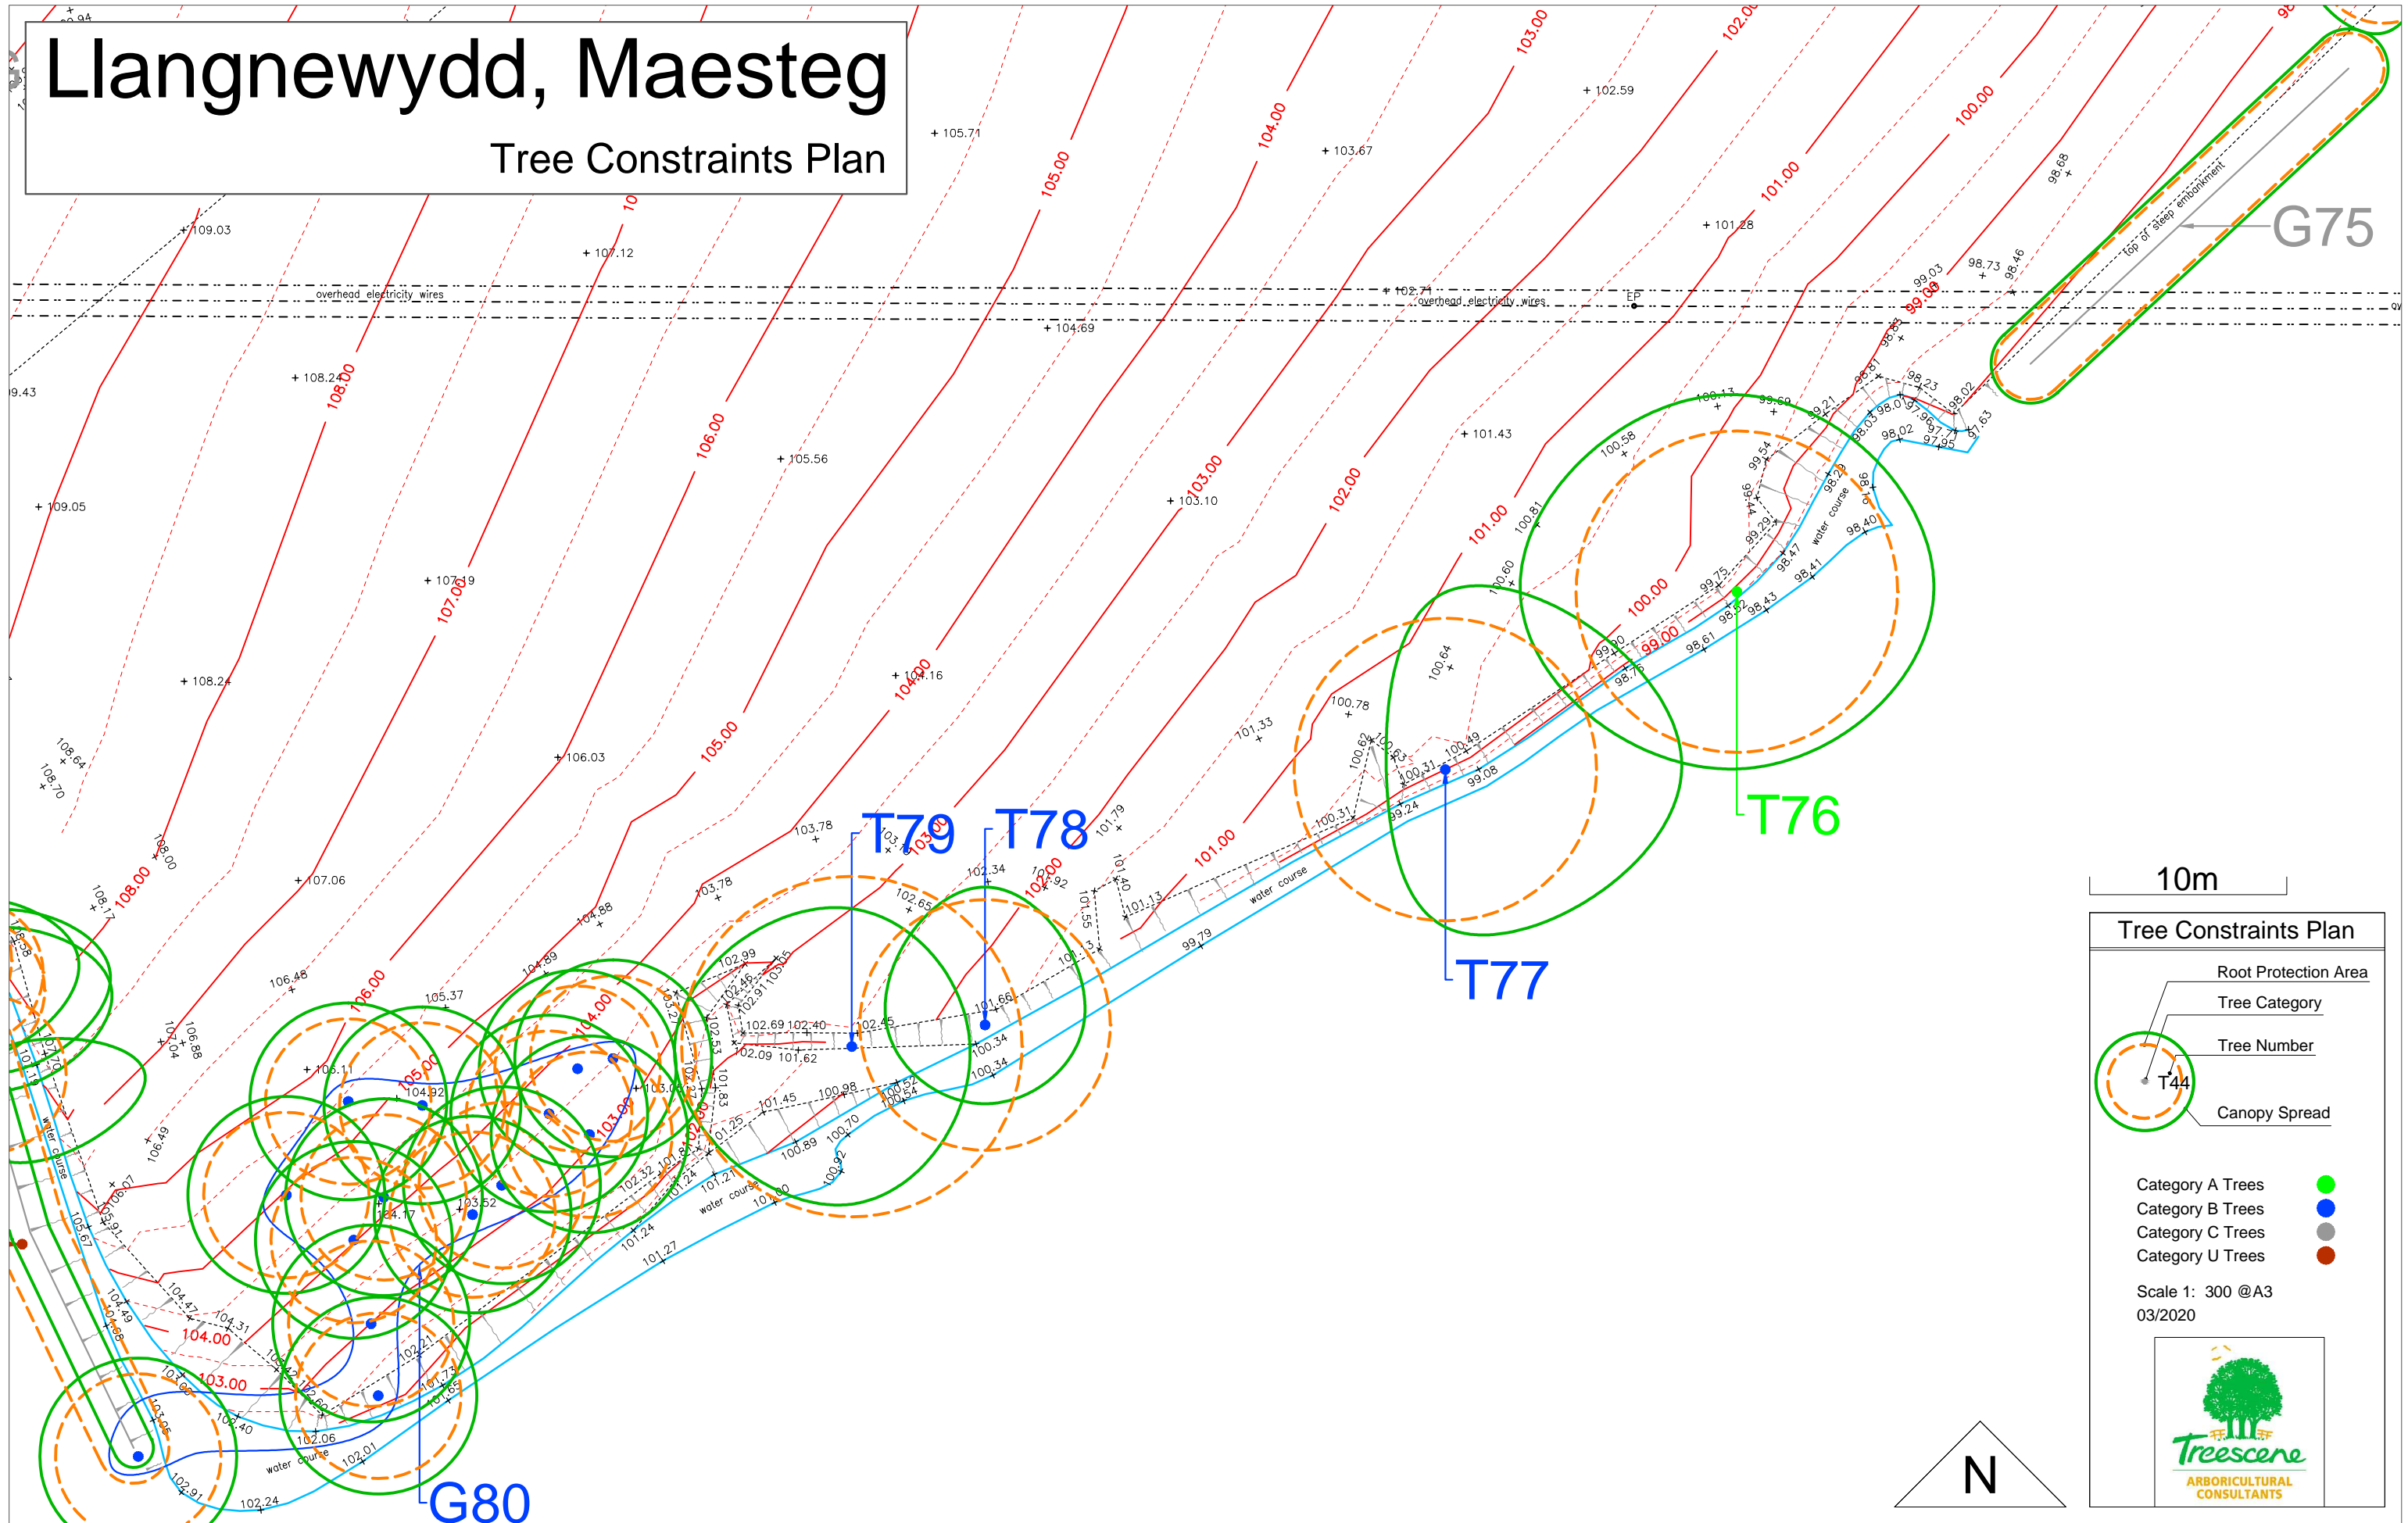

- Root Protection Area
- Tree Category
- Tree Number
- Canopy Spread

Category A Trees ●
 Category B Trees ●
 Category C Trees ●
 Category U Trees ●

Scale 1: 300 @A3
03/2020

Llangnewydd, Maesteg

Tree Constraints Plan

10m

Tree Constraints Plan

- Root Protection Area
- Tree Category
- Tree Number
- Canopy Spread

Category A Trees ●
 Category B Trees ●
 Category C Trees ●
 Category U Trees ●

Scale 1: 300 @A3
03/2020

Llangnewydd, Maesteg

Tree Constraints Plan

Tree Constraints Plan

- Root Protection Area
- Tree Category
- Tree Number
- Canopy Spread

Category A Trees ●
Category B Trees ●
Category C Trees ●
Category U Trees ●

Scale 1: 300 @A3
03/2020

Llangnewydd, Maesteg

Tree Constraints Plan

10m

Tree Constraints Plan

- Category A Trees ●
- Category B Trees ●
- Category C Trees ●
- Category U Trees ●

Scale 1: 300 @A3
03/2020