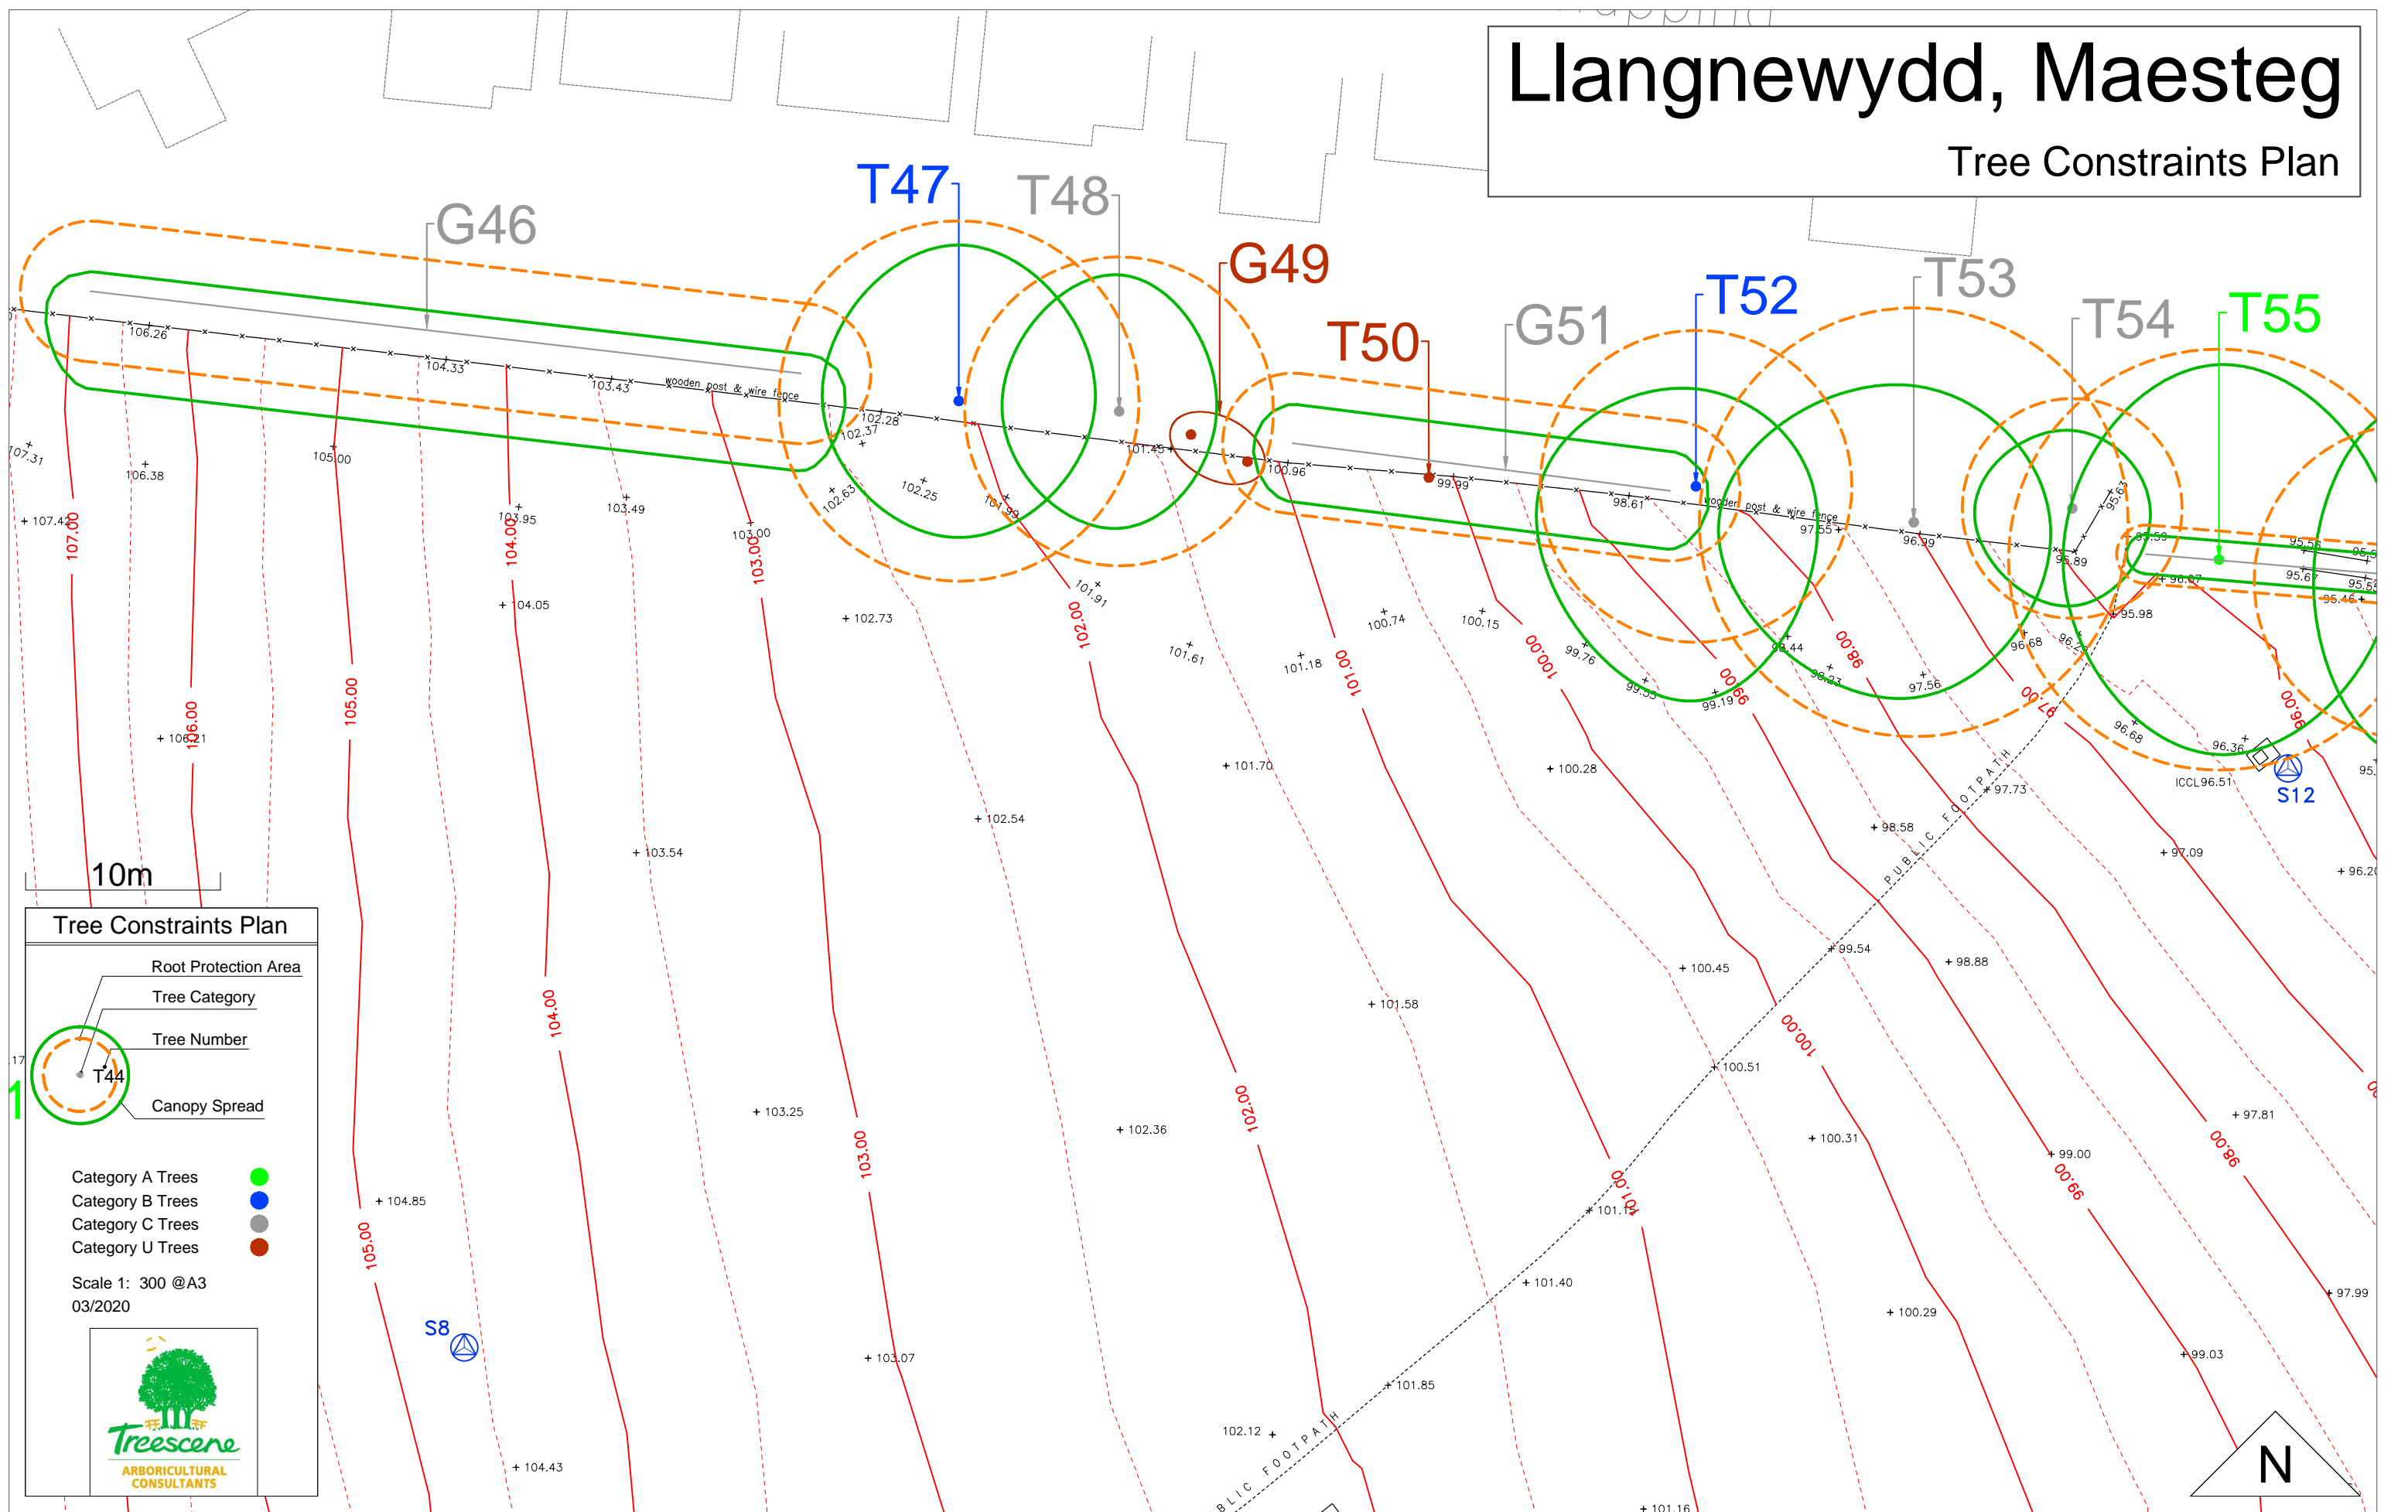

Llangnewydd, Maesteg

Tree Constraints Plan

10m

Tree Constraints Plan

- Root Protection Area
- Tree Category
- Tree Number
- Canopy Spread

Category A Trees ●
Category B Trees ●
Category C Trees ●
Category U Trees ●

Scale 1: 300 @A3
03/2020