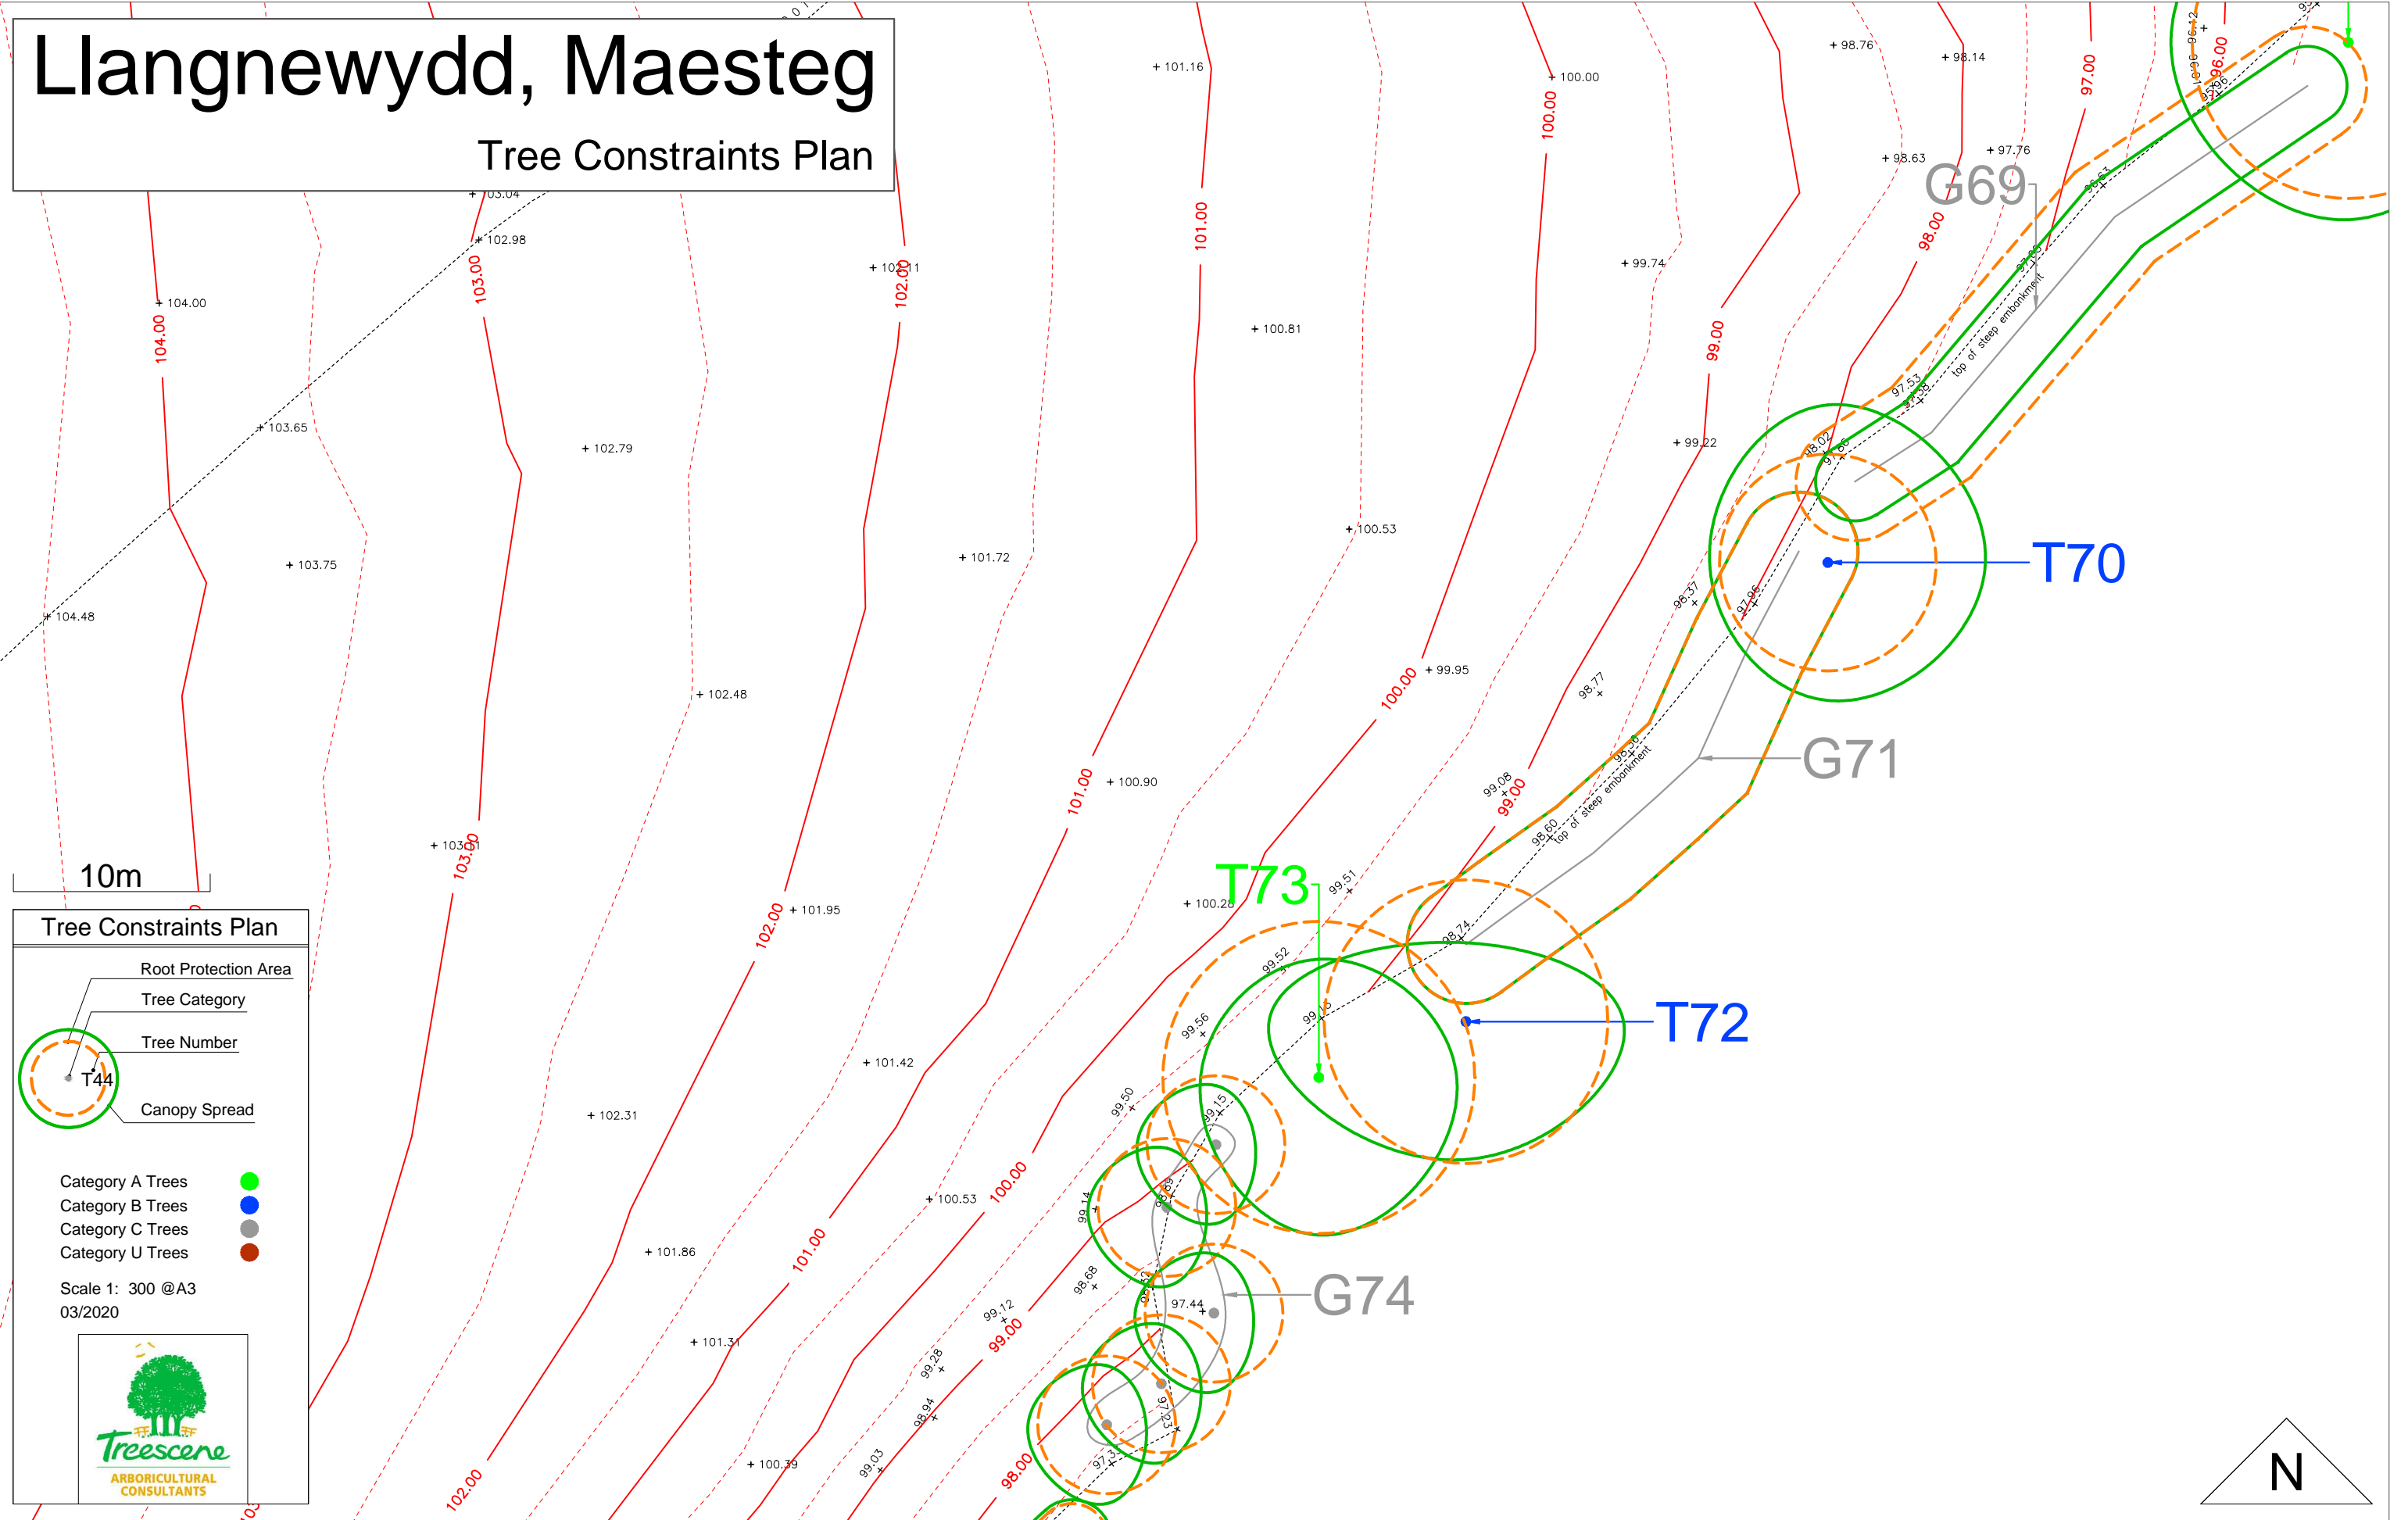

- Root Protection Area
- Tree Category
- Tree Number
- Canopy Spread

Category A Trees ●
 Category B Trees ●
 Category C Trees ●
 Category U Trees ●

Scale 1: 300 @A3
03/2020

Llangnewydd, Maesteg

Tree Constraints Plan

10m

Tree Constraints Plan

- Root Protection Area
- Tree Category
- Tree Number
- Canopy Spread

Category A Trees ●
 Category B Trees ●
 Category C Trees ●
 Category U Trees ●

Scale 1: 300 @A3
03/2020

Llangnewydd, Maesteg

Tree Constraints Plan

Tree Constraints Plan

- Root Protection Area
- Tree Category
- Tree Number
- Canopy Spread

Category A Trees ●
Category B Trees ●
Category C Trees ●
Category U Trees ●

Scale 1: 300 @A3
03/2020

Llangnewydd, Maesteg

Tree Constraints Plan

10m

Tree Constraints Plan

- Category A Trees ●
- Category B Trees ●
- Category C Trees ●
- Category U Trees ●

Scale 1: 300 @A3
03/2020