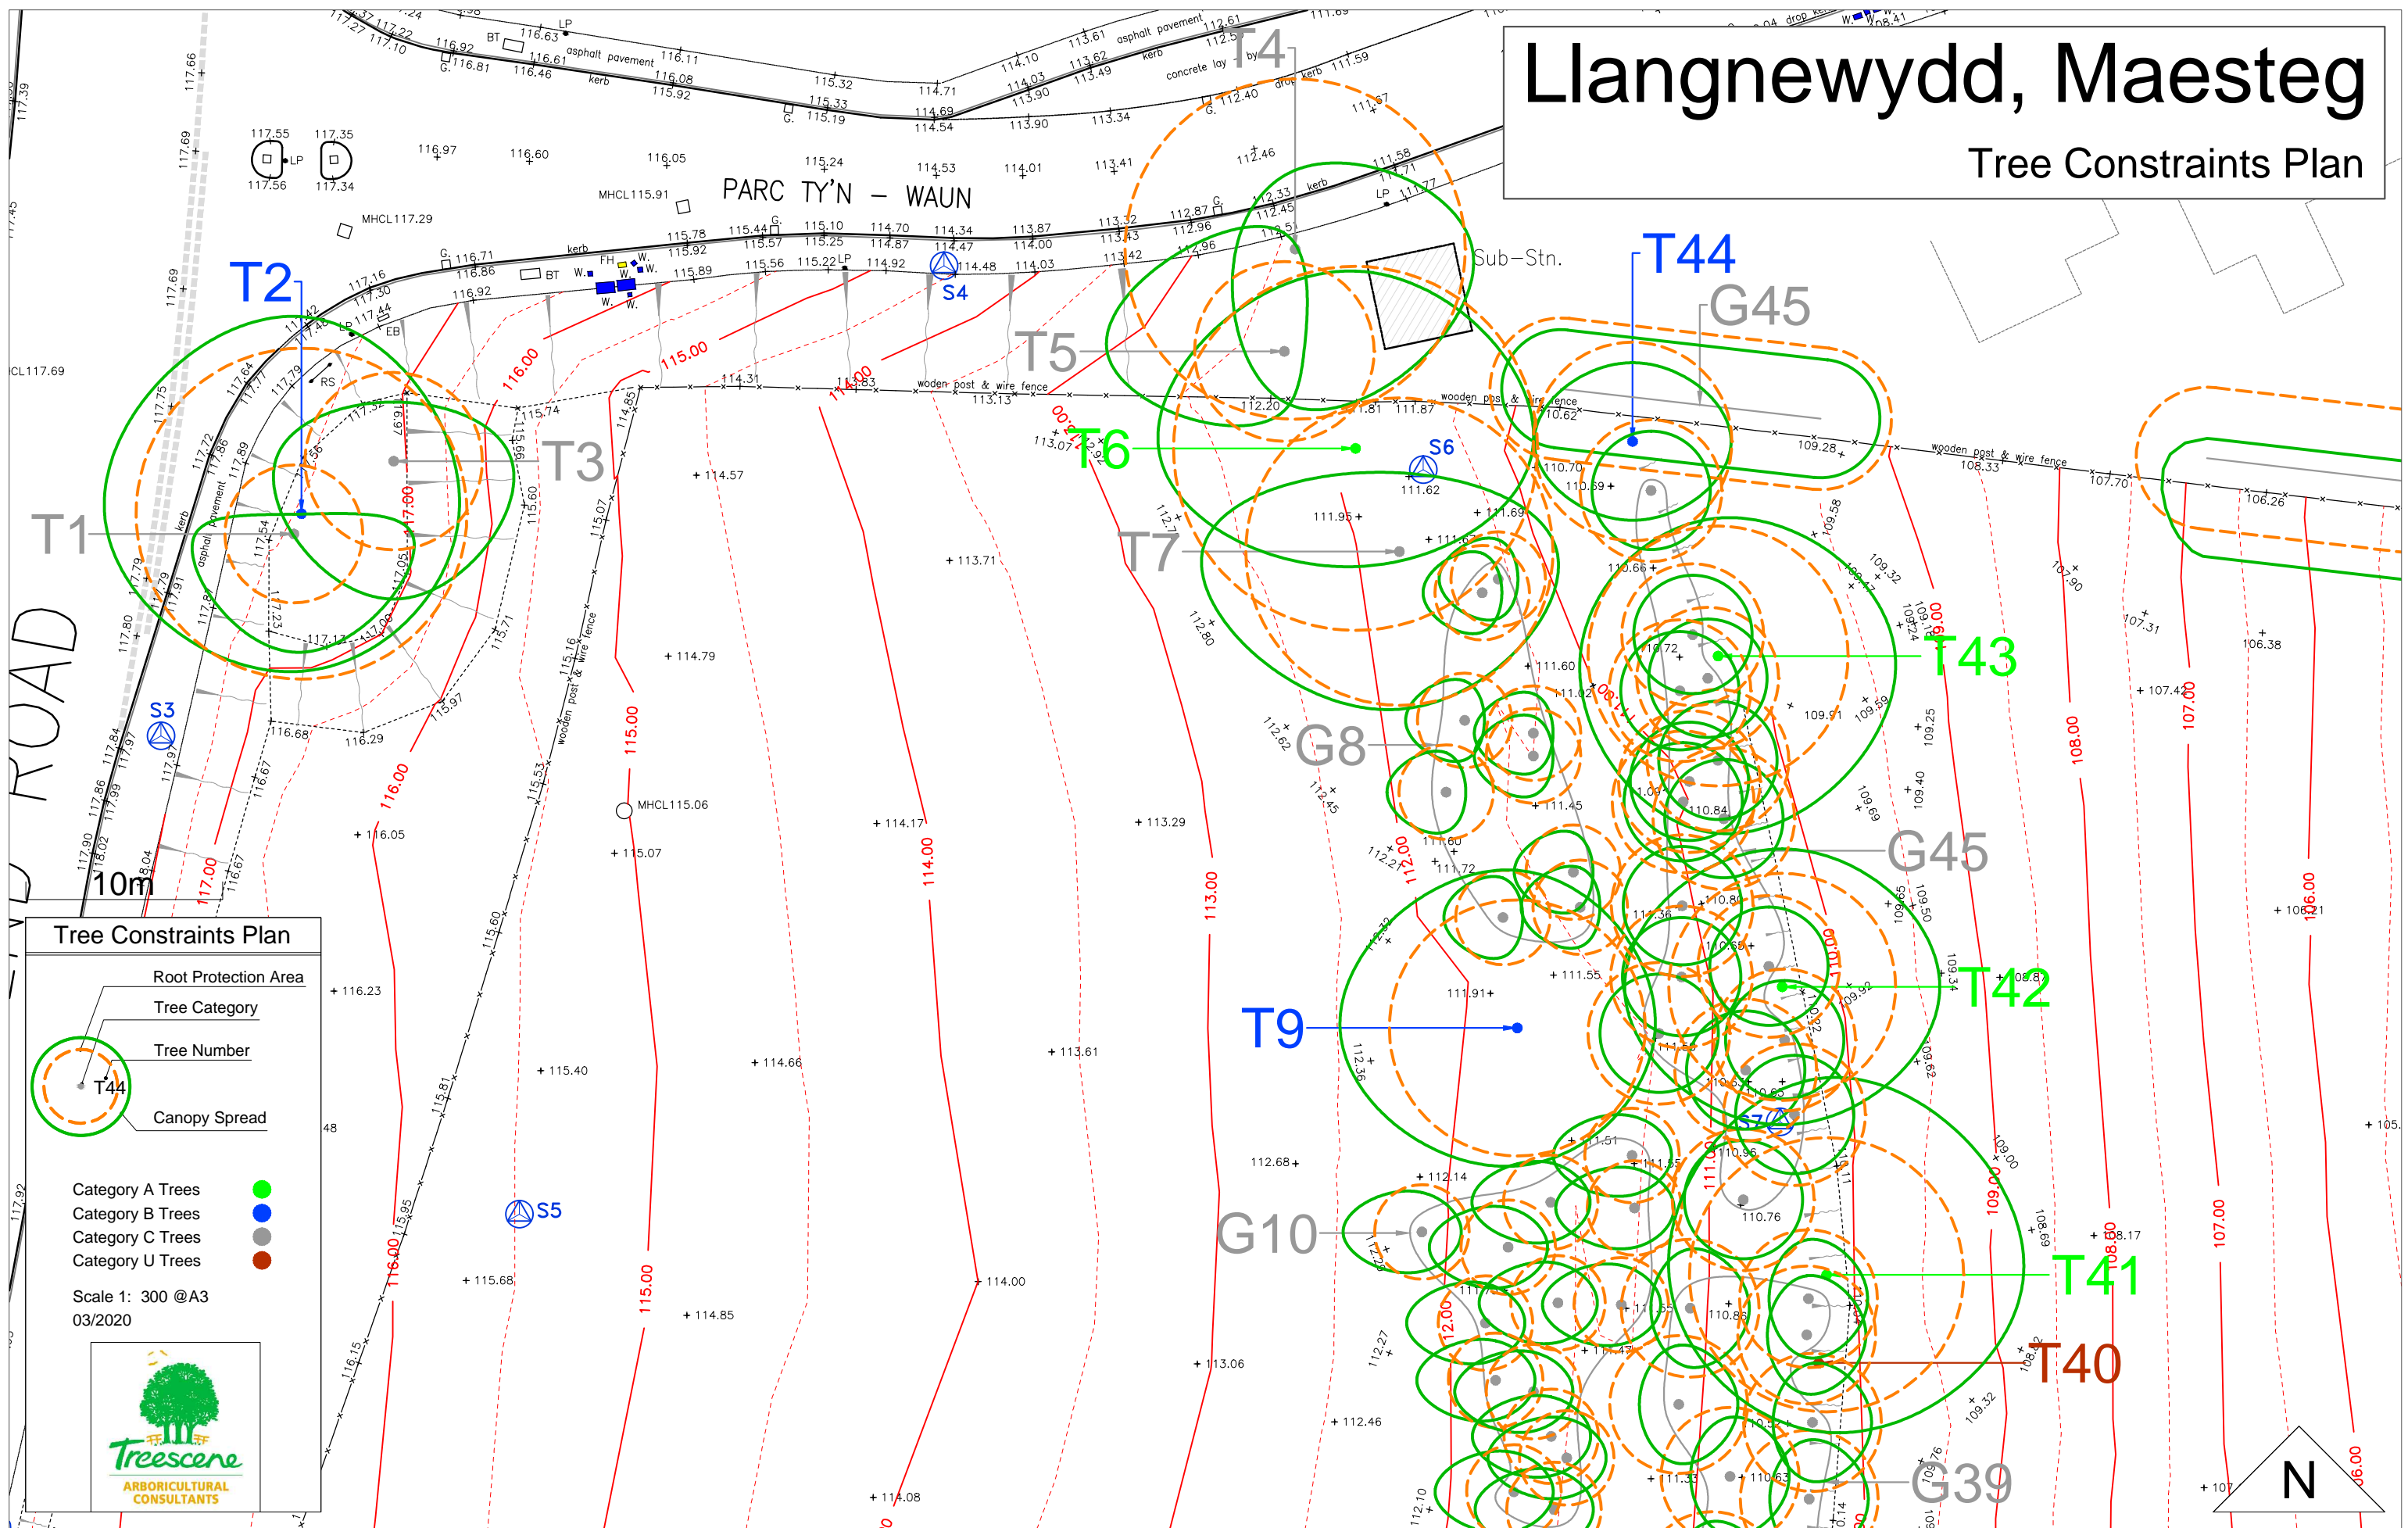

Llangnewydd, Maesteg

Tree Constraints Plan

ROAD

Tree Constraints Plan

- Root Protection Area
- Tree Category
- Tree Number
- Canopy Spread

Category A Trees ●

Category B Trees ●

Category C Trees ●

Category U Trees ●

Scale 1: 300 @A3
03/2020